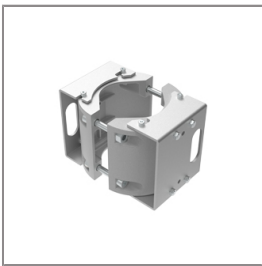

ALPHA

MEDIUM ALPHA ROUND

SPOTLIGHT

LAST UPDATE: 25-05-2026

Accessories

Ordering Code:
AUN-CON-0011-00
IP68 connection device,
cable diameter 7.1-13mm,
1-10V or DALI

Ordering Code:
AUN-CON-0014-00
IP68 connection device,
cable diameter 8-12.5mm,
1-10V or DALI

Ordering Code:
AUN-CLP-0004-XX
Pole clamp, pole diameter
102-105mm

Ordering Code:
AUN-GHS-0028-XX
Glare shield cap

Ordering Code:
AUN-CLP-0006-XX
Pole clamp, pole diameter
60-76mm

Ordering Code:
AUN-MOT-0013-XX
Pole mounting arm, for 1-3
projector