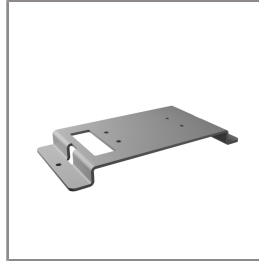

ALPHA

MEDIUM ALPHA ROUND

SPOTLIGHT

LAST UPDATE: 25-05-2026

Ordering Code:
AUN-CAB-0012-00
Cable H05RR-F 5x1, L=
2000mm, with UniBlock
anti-humidity kit,
pre-assembly from factory

Ordering Code:
AUN-GSH-0056-00
Honeycomb louver, LED,
pre-assembly from factory