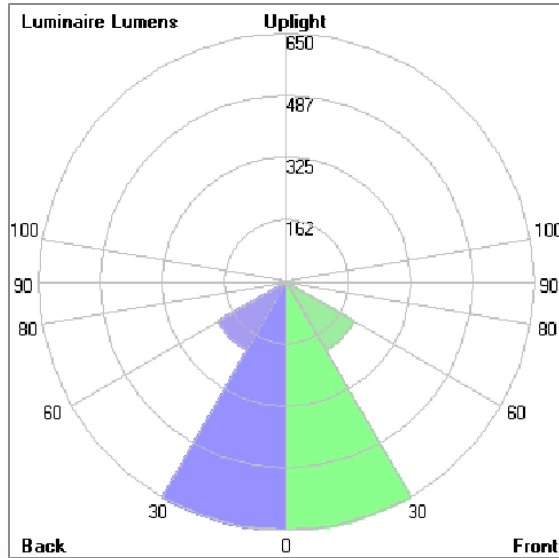

Technical Data

Ordering Code :	5925-D-5-891-XX
Lamp :	LED
Beam :	52°
CCT :	4000 K
CRI :	CRI >80
SDCM :	SDCM = 3
Lamp Lumen :	2470 lm
Luminaire Lumen :	1750 lm
Lamp Wattage :	16 W
Luminaire Wattage :	18 W
Efficacy :	97 lm/W
Ambient Temperature :	50°C
Lumen Maintenance	L70B10 >90,000 h
Controller :	DALI
Input Voltage :	220-240Vac 50/60Hz
Net Weight :	- kg.

ALPHA

MEDIUM ALPHA ROUND

SPOTLIGHT

LAST UPDATE: 25-05-2026

Bug Report

Lum. Classification System [LCS]

LCS	Zone	%Lumens	%Lamp	%Lum
FL	[0-30]	649.6	26.3	37.1
FM	[30-60]	206.2	8.3	11.8
FH	[60-80]	18.5	0.7	1.1
FVH	[80-90]	0.4	0.0	0.0
BL	[0-30]	649.6	26.3	37.1
BM	[30-60]	206.2	8.3	11.8
BH	[60-80]	18.5	0.7	1.1
BVH	[80-90]	0.4	0.0	0.0
UL	[90-100]	0.0	0.0	0.0
UH	[100-180]	0.5	0.0	0.0
Total		1749.9	70.6	100.0
BUG Rating		B2-U1-G0		