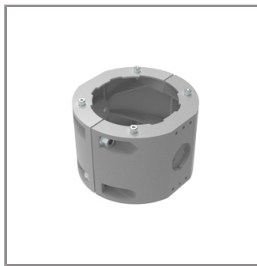

Ordering Code:
AUN-CLP-0004-XX
Pole clamp, pole diameter
102-105mm

Ordering Code:
AUN-GHS-0028-XX
Glare shield cap

Ordering Code:
AUN-CLP-0006-XX
Pole clamp, pole diameter
60-76mm

Ordering Code:
AUN-MOT-0013-XX
Pole mounting arm, for 1-3
projector

Ordering Code:
AUN-CLP-0008-XX
Pole clamp, pole diameter
102-105mm, for wall or
pole mounting arm

Ordering Code:
AUN-CLP-0009-XX
Pole clamp, pole diameter
60-76mm, for wall or pole
mounting arm

Ordering Code:
AUN-ESP-0001-00
Earth spike, GFR polymer