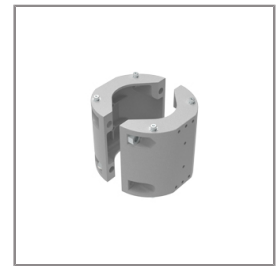

Ordering Code:
AUN-CLP-0004-XX
Pole clamp, pole diameter
102-105mm

Ordering Code:
AUN-GHS-0028-XX
Glare shield cap

Ordering Code:
AUN-CLP-0006-XX
Pole clamp, pole diameter
60-76mm

Ordering Code:
AUN-MOT-0013-XX
Pole mounting arm, for 1-3
projector

Ordering Code:
AUN-CLP-0008-XX
Pole clamp, pole diameter
102-105mm, for wall or
pole mounting arm

Ordering Code:
AUN-CLP-0009-XX
Pole clamp, pole diameter
60-76mm, for wall or pole
mounting arm

Ordering Code:
AUN-ESP-0001-00
Earth spike, GFR polymer