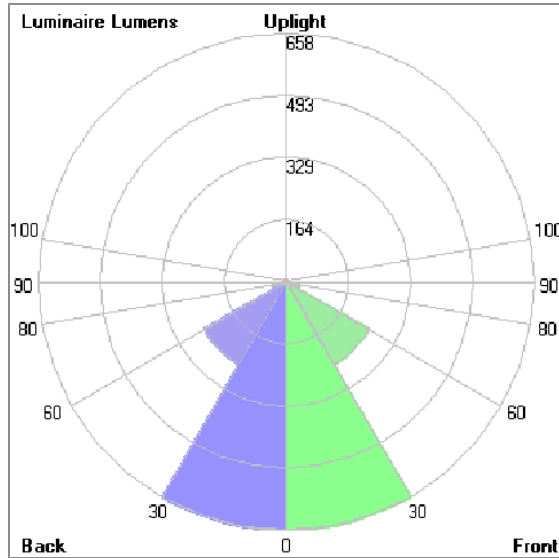

Technical Data

Ordering Code :	5925-D-5-534-XX
Lamp :	LED
Beam :	42°
CCT :	2700 K
CRI :	CRI >80
SDCM :	SDCM = 3
Lamp Lumen :	3120 lm
Luminaire Lumen :	1900 lm
Lamp Wattage :	26 W
Luminaire Wattage :	27 W
Efficacy :	70 lm/W
Ambient Temperature :	50°C
Lumen Maintenance	L80B10 >108,000 h
Controller :	DALI
Input Voltage :	220-240Vac 50/60Hz
Net Weight :	3.10 kg.

ALPHA

MEDIUM ALPHA ROUND

SPOTLIGHT

LAST UPDATE: 25-05-2026

Bug Report

Lum. Classification System [LCS]

LCS	Zone	%Lumens	%Lamp	%Lum
FL	[0-30]	657.5	21.1	34.6
FM	[30-60]	252.1	8.1	13.3
FH	[60-80]	36.5	1.2	1.9
FVH	[80-90]	1.6	0.1	0.1
BL	[0-30]	657.5	21.1	34.6
BM	[30-60]	252.1	8.1	13.3
BH	[60-80]	36.5	1.2	1.9
BVH	[80-90]	1.6	0.1	0.1
UL	[90-100]	< 0.05	0.0	0.0
UH	[100-180]	4.8	0.2	0.3
Total		1900.2	61.2	100.0
BUG Rating		B2-U1-G0		