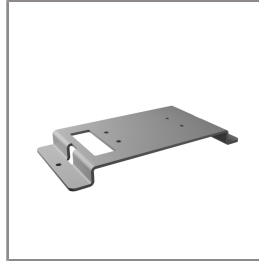

### SPOTLIGHT

LAST UPDATE: 13-03-2026

Ordering Code:  
AUN-CAB-0012-00  
Cable H05RR-F 5x1, L=  
2000mm, with UniBlock  
anti-humidity kit,  
pre-assembly from factory

Ordering Code:  
AUN-GSH-0056-00  
Honeycomb louver, LED,  
pre-assembly from factory