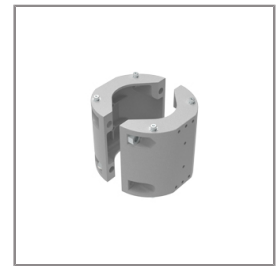

Ordering Code:  
AUN-CLP-0004-XX  
Pole clamp, pole diameter  
102-105mm

Ordering Code:  
AUN-GHS-0028-XX  
Glare shield cap

Ordering Code:  
AUN-CLP-0006-XX  
Pole clamp, pole diameter  
60-76mm

Ordering Code:  
AUN-MOT-0013-XX  
Pole mounting arm, for 1-3  
projector

Ordering Code:  
AUN-CLP-0008-XX  
Pole clamp, pole diameter  
102-105mm, for wall or  
pole mounting arm

Ordering Code:  
AUN-CLP-0009-XX  
Pole clamp, pole diameter  
60-76mm, for wall or pole  
mounting arm