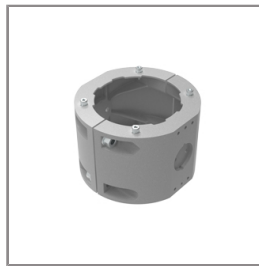

Ordering Code:  
AUN-CLP-0004-XX  
Pole clamp, pole diameter  
102-105mm

Ordering Code:  
AUN-GHS-0028-XX  
Glare shield cap

Ordering Code:  
AUN-CLP-0006-XX  
Pole clamp, pole diameter  
60-76mm

Ordering Code:  
AUN-MOT-0013-XX  
Pole mounting arm, for 1-3  
projector

Ordering Code:  
AUN-CLP-0008-XX  
Pole clamp, pole diameter  
102-105mm, for wall or  
pole mounting arm

Ordering Code:  
AUN-CLP-0009-XX  
Pole clamp, pole diameter  
60-76mm, for wall or pole  
mounting arm