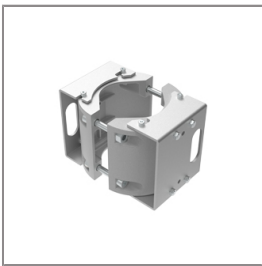

#### Accessories

Ordering Code:  
AUN-CON-0011-00  
IP68 connection device,  
cable diameter 7.1-13mm,  
1-10V or DALI

Ordering Code:  
AUN-CON-0014-00  
IP68 connection device,  
cable diameter 8-12.5mm,  
1-10V or DALI

Ordering Code:  
AUN-CLP-0004-XX  
Pole clamp, pole diameter  
102-105mm

Ordering Code:  
AUN-GHS-0028-XX  
Glare shield cap

Ordering Code:  
AUN-CLP-0006-XX  
Pole clamp, pole diameter  
60-76mm

Ordering Code:  
AUN-MOT-0013-XX  
Pole mounting arm, for 1-3  
projector

Ordering Code:  
AUN-CLP-0008-XX  
Pole clamp, pole diameter  
102-105mm, for wall or  
pole mounting arm

Ordering Code:  
AUN-CLP-0009-XX  
Pole clamp, pole diameter  
60-76mm, for wall or pole  
mounting arm