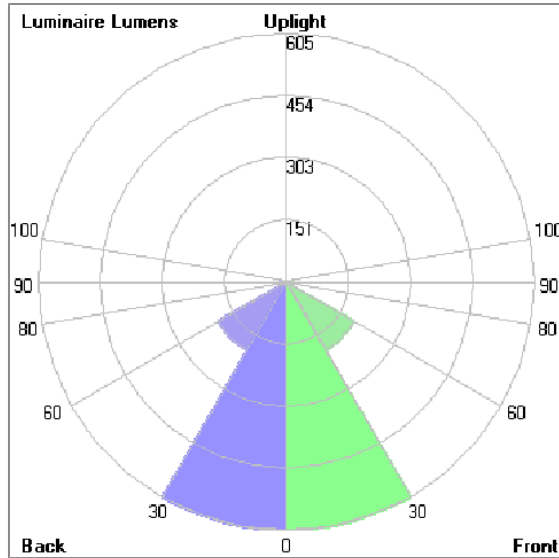

Technical Data

Ordering Code :	5925-D-5-506-XX
Lamp :	LED
Beam :	52°
CCT :	2700 K
CRI :	CRI >80
SDCM :	SDCM = 3
Lamp Lumen :	2300 lm
Luminaire Lumen :	1630 lm
Lamp Wattage :	16 W
Luminaire Wattage :	18 W
Efficacy :	90 lm/W
Ambient Temperature :	50°C
Lumen Maintenance	L70B10 >90,000 h
Controller :	DALI
Input Voltage :	220-240Vac 50/60Hz
Net Weight :	- kg.

ALPHA

MEDIUM ALPHA ROUND

SPOTLIGHT

LAST UPDATE: 25-05-2026

Bug Report

Lum. Classification System [LCS]

LCS	Zone	%Lumens	%Lamp	%Lum
FL	[0-30]	605.1	26.3	37.1
FM	[30-60]	192.1	8.4	11.8
FH	[60-80]	17.2	0.7	1.1
FVH	[80-90]	0.3	0.0	0.0
BL	[0-30]	605.1	26.3	37.1
BM	[30-60]	192.1	8.4	11.8
BH	[60-80]	17.2	0.7	1.1
BVH	[80-90]	0.3	0.0	0.0
UL	[90-100]	0.0	0.0	0.0
UH	[100-180]	0.4	0.0	0.0
Total		1629.8	70.8	100.0
BUG Rating		B2-U1-G0		