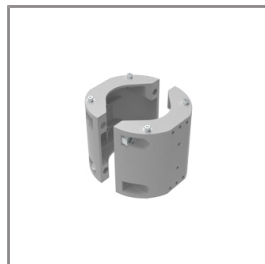

Ordering Code:
AUN-GHS-0028-XX
Glare shield cap

Ordering Code:
AUN-CLP-0006-XX
Pole clamp, pole diameter
60-76mm

Ordering Code:
AUN-MOT-0013-XX
Pole mounting arm, for 1-3
projector

Ordering Code:
AUN-CLP-0008-XX
Pole clamp, pole diameter
102-105mm, for wall or
pole mounting arm

Ordering Code:
AUN-CLP-0009-XX
Pole clamp, pole diameter
60-76mm, for wall or pole
mounting arm

Ordering Code:
AUN-ESP-0001-00
Earth spike, GFR polymer

Ordering Code:
AUN-TRS-0001-00
Tree strap, small mounting
base