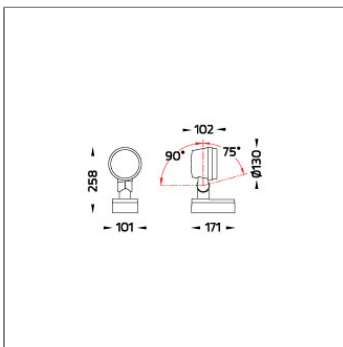

Technical Data

Ordering Code :	5925-D-4-887-XX
Lamp :	LED
Beam :	52°
CCT :	3000 K
CRI :	CRI >80
SDCM :	SDCM = 3
Lamp Lumen :	2410 lm
Luminaire Lumen :	1710 lm
Lamp Wattage :	16 W
Luminaire Wattage :	18 W
Efficacy :	95 lm/W
Ambient Temperature :	50°C
Lumen Maintenance	L70B10 >90,000 h
Controller :	DIM 1-10V
Input Voltage :	220-240Vac 50/60Hz
Net Weight :	- kg.

ALPHA

MEDIUM ALPHA ROUND PROJECTOR

LAST UPDATE: 20-02-2025

Accessories

Ordering Code:
AUN-CON-0011-00
IP68 connection device,
cable diameter 7.1-13mm,
1-10V or DALI

Ordering Code:
AUN-CON-0014-00
IP68 connection device,
cable diameter 8-12.5mm,
1-10V or DALI