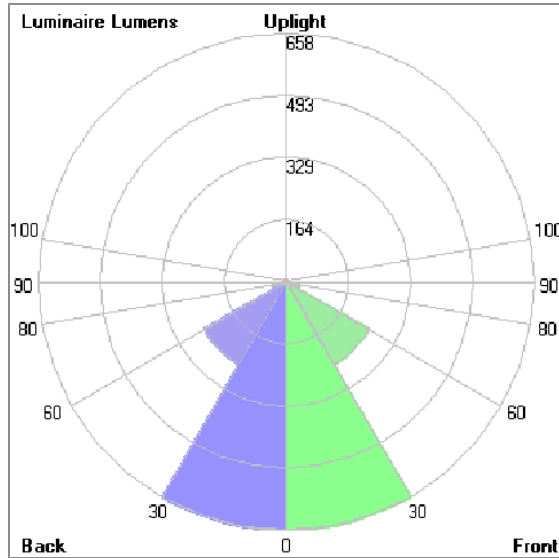

Technical Data

Ordering Code :	5925-D-4-535-XX
Lamp :	LED
Beam :	42°
CCT :	3000 K
CRI :	CRI >80
SDCM :	SDCM = 3
Lamp Lumen :	3120 lm
Luminaire Lumen :	1900 lm
Lamp Wattage :	26 W
Luminaire Wattage :	27 W
Efficacy :	70 lm/W
Ambient Temperature :	50°C
Lumen Maintenance	L80B10 >108,000 h
Controller :	DIM 1-10V
Input Voltage :	220-240Vac 50/60Hz
Net Weight :	3.40 kg.

ALPHA

MEDIUM ALPHA ROUND

SPOTLIGHT

LAST UPDATE: 25-05-2026

Bug Report

Lum. Classification System [LCS]

LCS	Zone	%Lumens	%Lamp	%Lum
FL	[0-30]	657.5	21.1	34.6
FM	[30-60]	252.1	8.1	13.3
FH	[60-80]	36.5	1.2	1.9
FVH	[80-90]	1.6	0.1	0.1
BL	[0-30]	657.5	21.1	34.6
BM	[30-60]	252.1	8.1	13.3
BH	[60-80]	36.5	1.2	1.9
BVH	[80-90]	1.6	0.1	0.1
UL	[90-100]	< 0.05	0.0	0.0
UH	[100-180]	4.8	0.2	0.3
Total		1900.2	61.2	100.0
BUG Rating		B2-U1-G0		