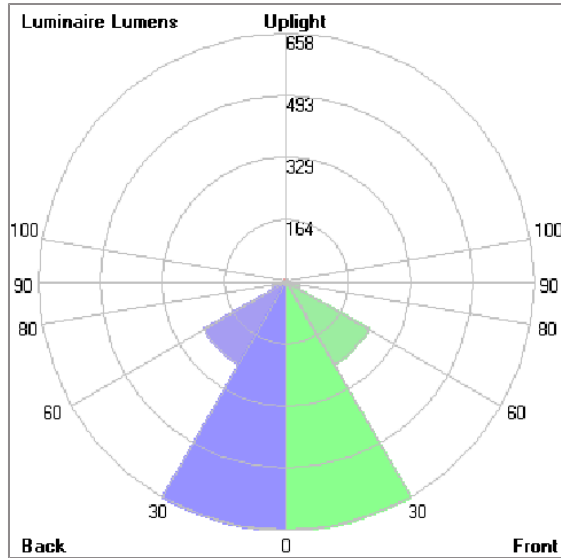

Technical Data

Ordering Code :	5925-D-4-534-XX
Lamp :	LED
Beam :	42°
CCT :	2700 K
CRI :	CRI >80
SDCM :	SDCM = 3
Lamp Lumen :	3120 lm
Luminaire Lumen :	1900 lm
Lamp Wattage :	26 W
Luminaire Wattage :	27 W
Efficacy :	70 lm/W
Ambient Temperature :	50°C
Lumen Maintenance	L80B10 >108,000 h
Controller :	DIM 1-10V
Input Voltage :	220-240Vac 50/60Hz
Net Weight :	3.40 kg.

ALPHA

MEDIUM ALPHA ROUND

SPOTLIGHT

LAST UPDATE: 25-05-2026

Bug Report

Lum. Classification System [LCS]

LCS	Zone	%Lumens	%Lamp	%Lum
FL	[0-30]	657.5	21.1	34.6
FM	[30-60]	252.1	8.1	13.3
FH	[60-80]	36.5	1.2	1.9
FVH	[80-90]	1.6	0.1	0.1
BL	[0-30]	657.5	21.1	34.6
BM	[30-60]	252.1	8.1	13.3
BH	[60-80]	36.5	1.2	1.9
BVH	[80-90]	1.6	0.1	0.1
UL	[90-100]	< 0.05	0.0	0.0
UH	[100-180]	4.8	0.2	0.3
Total		1900.2	61.2	100.0
BUG Rating		B2-U1-G0		