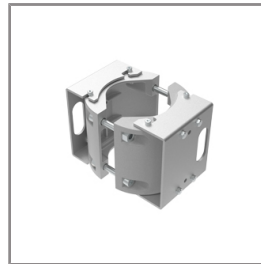

Ordering Code:
AUN-GHS-0028-XX
Glare shield cap

Ordering Code:
AUN-CLP-0006-XX
Pole clamp, pole diameter
60-76mm

Ordering Code:
AUN-MOT-0013-XX
Pole mounting arm, for 1-3
projector

Ordering Code:
AUN-CLP-0008-XX
Pole clamp, pole diameter
102-105mm, for wall or
pole mounting arm