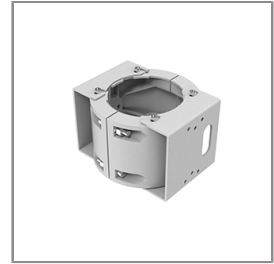

Ordering Code:
AUN-CLP-0004-XX
Pole clamp, pole diameter
102-105mm