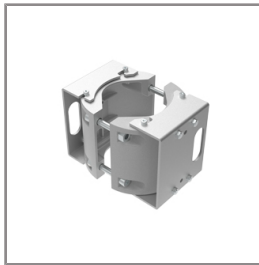

Ordering Code:
AUN-CAB-0002-00
Cable HO7RN-F 3x1sqmm,
L= 2000, with UniBlock
anti-humidity kit,
pre-assembly from factory

Ordering Code:
AUN-CLP-0004-XX
Pole clamp, pole diameter
102-105mm

Ordering Code:
AUN-CAB-0004-00
Cable HO7RN-F 3x1sqmm,
L= 500, with UniBlock
anti-humidity kit,
pre-assembly from factory

Ordering Code:
AUN-GHS-0028-XX
Glare shield cap

Ordering Code:
AUN-CLP-0006-XX
Pole clamp, pole diameter
60-76mm

Ordering Code:
AUN-MOT-0013-XX
Pole mounting arm, for 1-3
projector

Ordering Code:
AUN-CLP-0008-XX
Pole clamp, pole diameter
102-105mm, for wall or
pole mounting arm