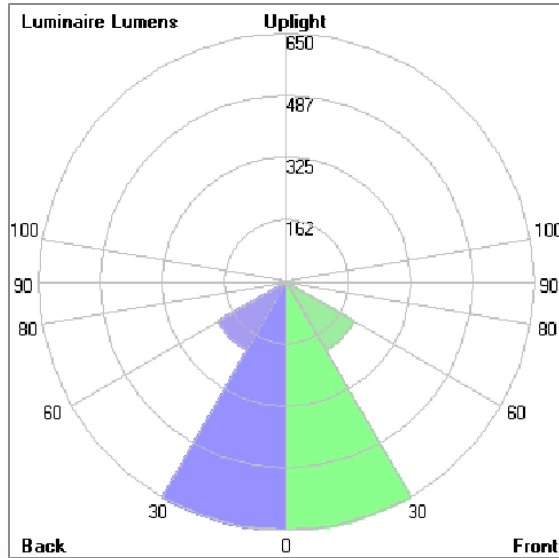

Technical Data

Ordering Code :	5925-D-3-891-XX
Lamp :	LED
Beam :	52°
CCT :	4000 K
CRI :	CRI >80
SDCM :	SDCM = 3
Lamp Lumen :	2470 lm
Luminaire Lumen :	1750 lm
Lamp Wattage :	16 W
Luminaire Wattage :	18 W
Efficacy :	97 lm/W
Ambient Temperature :	50°C
Lumen Maintenance	L70B10 >90,000 h
Controller :	On-Off
Input Voltage :	220-240Vac 50/60Hz
Net Weight :	- kg.

ALPHA

MEDIUM ALPHA ROUND

SPOTLIGHT

LAST UPDATE: 25-05-2026

Bug Report

Lum. Classification System [LCS]

LCS	Zone	%Lumens	%Lamp	%Lum
FL	[0-30]	649.6	26.3	37.1
FM	[30-60]	206.2	8.3	11.8
FH	[60-80]	18.5	0.7	1.1
FVH	[80-90]	0.4	0.0	0.0
BL	[0-30]	649.6	26.3	37.1
BM	[30-60]	206.2	8.3	11.8
BH	[60-80]	18.5	0.7	1.1
BVH	[80-90]	0.4	0.0	0.0
UL	[90-100]	0.0	0.0	0.0
UH	[100-180]	0.5	0.0	0.0
Total		1749.9	70.6	100.0
BUG Rating		B2-U1-G0		