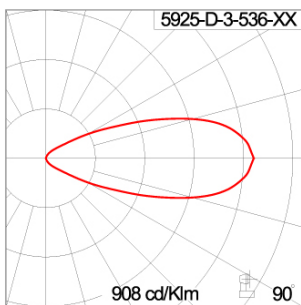

Light Distribution

*Due to the constancy of product development,
we reserve the right to alter all specification
without prior notice.

Unilamp Co., Ltd.
461 Ramintra Road, Kannayao, Bangkok 10230 Thailand
Tel : +66(0)2 943 2420-1, +66(0)2 946 4170-1
Fax : +66(0)2 943 2419
online@unilamp.co.th
www.unilamp.co.th