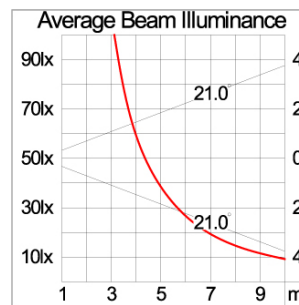

Light Distribution

*Due to the constancy of product development,
we reserve the right to alter all specification
without prior notice.

Unilamp Co., Ltd.
461 Ramintra Road, Kannayao, Bangkok 10230 Thailand
Tel : +66(0)2 943 2420-1, +66(0)2 946 4170-1
Fax : +66(0)2 943 2419
online@unilamp.co.th
www.unilamp.co.th