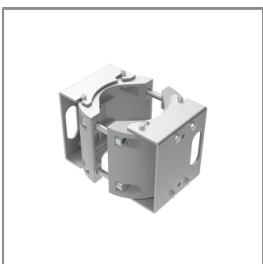

Ordering Code:
AUN-CLP-0004-XX
Pole clamp, pole diameter
102-105mm

Ordering Code:
AUN-CAB-0004-00
Cable HO7RN-F 3x1sqmm,
L= 500, with UniBlock
anti-humidity kit,
pre-assembly from factory

Ordering Code:
AUN-GHS-0028-XX
Glare shield cap