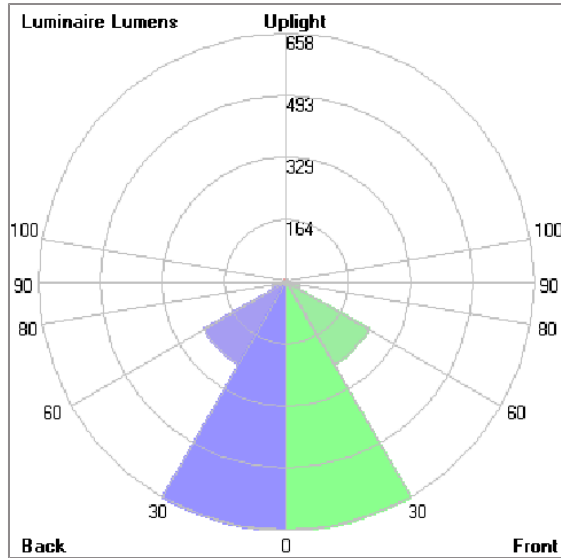

Technical Data

Ordering Code :	5925-D-3-535-XX
Lamp :	LED
Beam :	42°
CCT :	3000 K
CRI :	CRI >80
SDCM :	SDCM = 3
Lamp Lumen :	3120 lm
Luminaire Lumen :	1900 lm
Lamp Wattage :	26 W
Luminaire Wattage :	27 W
Efficacy :	70 lm/W
Ambient Temperature :	50°C
Lumen Maintenance	L80B10 >108,000 h
Controller :	On-Off
Input Voltage :	220-240Vac 50/60Hz
Net Weight :	3.20 kg.

ALPHA

MEDIUM ALPHA ROUND

SPOTLIGHT

LAST UPDATE: 25-05-2026

Bug Report

Lum. Classification System [LCS]

LCS	Zone	%Lumens	%Lamp	%Lum
FL	[0-30]	657.5	21.1	34.6
FM	[30-60]	252.1	8.1	13.3
FH	[60-80]	36.5	1.2	1.9
FVH	[80-90]	1.6	0.1	0.1
BL	[0-30]	657.5	21.1	34.6
BM	[30-60]	252.1	8.1	13.3
BH	[60-80]	36.5	1.2	1.9
BVH	[80-90]	1.6	0.1	0.1
UL	[90-100]	< 0.05	0.0	0.0
UH	[100-180]	4.8	0.2	0.3
Total		1900.2	61.2	100.0
BUG Rating		B2-U1-G0		