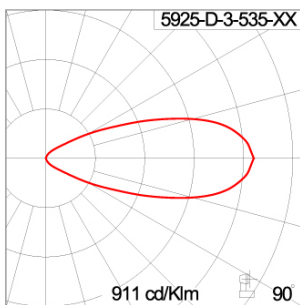

Light Distribution

*Due to the constancy of product development,
we reserve the right to alter all specification
without prior notice.

Unilamp Co., Ltd.
461 Ramintra Road, Kannayao, Bangkok 10230 Thailand
Tel : +66(0)2 943 2420-1, +66(0)2 946 4170-1
Fax : +66(0)2 943 2419
online@unilamp.co.th
www.unilamp.co.th