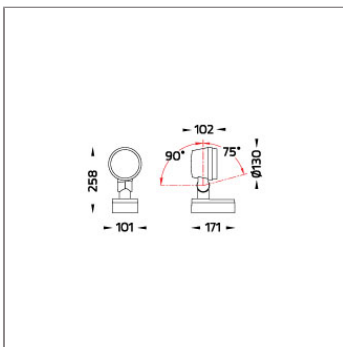

Technical Data

Ordering Code :	5925-D-3-535-XX
Lamp :	LED
Beam :	42°
CCT :	3000 K
CRI :	CRI >80
SDCM :	SDCM = 3
Lamp Lumen :	3120 lm
Luminaire Lumen :	1900 lm
Lamp Wattage :	26 W
Luminaire Wattage :	27 W
Efficacy :	70 lm/W
Ambient Temperature :	50°C
Lumen Maintenance	L80B10 >108,000 h
Controller :	On-Off
Input Voltage :	220-240Vac 50/60Hz
Net Weight :	3.20 kg.

Ordering Code:
AUN-CLP-0009-XX
Pole clamp, pole diameter
60-76mm, for wall or pole
mounting arm

*Due to the constancy of product development,
we reserve the right to alter all specification
without prior notice.