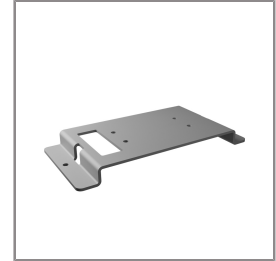

Ordering Code:

AUN-BRK-0014-XX

Mounting bracket,
pre-assembly from factory