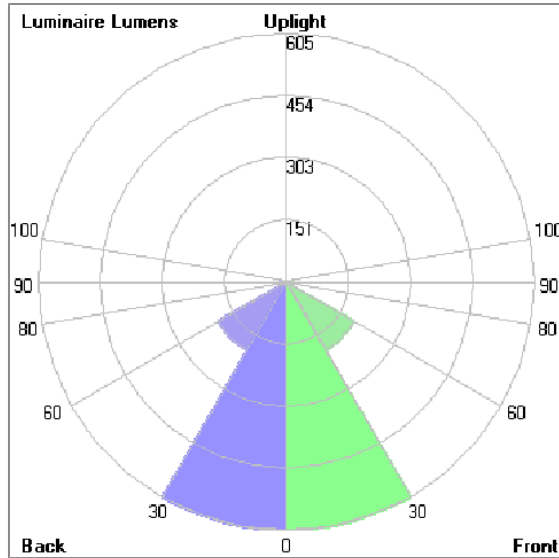

ALPHA

MEDIUM ALPHA ROUND

SPOTLIGHT

LAST UPDATE: 25-05-2026

Bug Report

Lum. Classification System [LCS]

LCS	Zone	%Lumens	%Lamp	%Lum
FL	[0-30]	605.1	26.3	37.1
FM	[30-60]	192.1	8.4	11.8
FH	[60-80]	17.2	0.7	1.1
FVH	[80-90]	0.3	0.0	0.0
BL	[0-30]	605.1	26.3	37.1
BM	[30-60]	192.1	8.4	11.8
BH	[60-80]	17.2	0.7	1.1
BVH	[80-90]	0.3	0.0	0.0
UL	[90-100]	0.0	0.0	0.0
UH	[100-180]	0.4	0.0	0.0
Total		1629.8	70.8	100.0
BUG Rating		B2-U1-G0		

*Due to the constancy of product development, we reserve the right to alter all specification without prior notice.

Unilamp Co., Ltd.
461 Ramintra Road, Kannayao, Bangkok 10230 Thailand
Tel : +66[0]2 943 2420-1, +66[0]2 946 4170-1
Fax : +66[0]2 943 2419
online@unilamp.co.th
www.unilamp.co.th