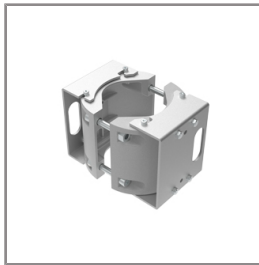

Ordering Code:
AUN-CLP-0006-XX
Pole clamp, pole diameter
60-76mm