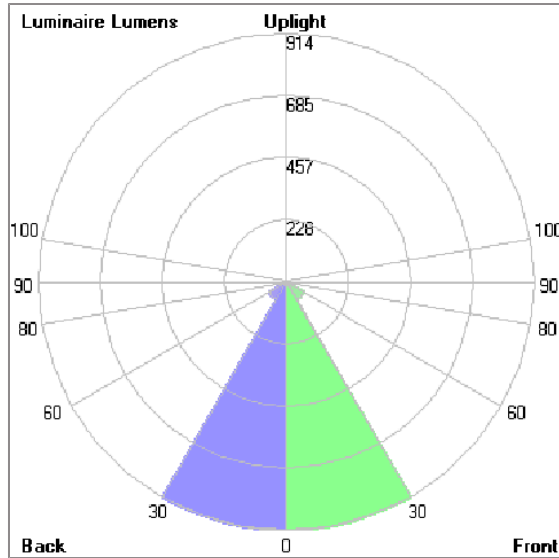

Technical Data

Ordering Code :	5925-C-A-891-XX
Lamp :	LED
Beam :	32°
CCT :	4000 K
CRI :	CRI >80
SDCM :	SDCM = 3
Lamp Lumen :	2470 lm
Luminaire Lumen :	2000 lm
Lamp Wattage :	16 W
Luminaire Wattage :	18 W
Efficacy :	111 lm/W
Ambient Temperature :	50°C
Lumen Maintenance	L70B10 >90,000 h
Controller :	CASAMBI
Input Voltage :	220-240Vac 50/60Hz
Net Weight :	- kg.

ALPHA

MEDIUM ALPHA ROUND

SPOTLIGHT

LAST UPDATE: 25-05-2026

Bug Report

Lum. Classification System [LCS]

LCS	Zone	%Lumens	%Lamp	%Lum
FL	[0-30]	913.9	37.0	45.7
FM	[30-60]	74.4	3.0	3.7
FH	[60-80]	11.1	0.4	0.6
FVH	[80-90]	0.2	0.0	0.0
BL	[0-30]	913.9	37.0	45.7
BM	[30-60]	74.4	3.0	3.7
BH	[60-80]	11.1	0.4	0.6
BVH	[80-90]	0.2	0.0	0.0
UL	[90-100]	0.0	0.0	0.0
UH	[100-180]	1.2	0.0	0.1
Total		2000.4	80.8	100.0
BUG Rating		B2-U1-G0		