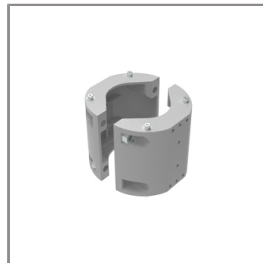

Ordering Code:
AUN-GHS-0028-XX
Glare shield cap

Ordering Code:
AUN-CLP-0006-XX
Pole clamp, pole diameter
60-76mm

Ordering Code:
AUN-MOT-0013-XX
Pole mounting arm, for 1-3
projector

Ordering Code:
AUN-CLP-0008-XX
Pole clamp, pole diameter
102-105mm, for wall or
pole mounting arm

Ordering Code:
AUN-CLP-0009-XX
Pole clamp, pole diameter
60-76mm, for wall or pole
mounting arm

Ordering Code:
AUN-ESP-0001-00
Earth spike, GFR polymer

Ordering Code:
AUN-TRS-0001-00
Tree strap, small mounting
base