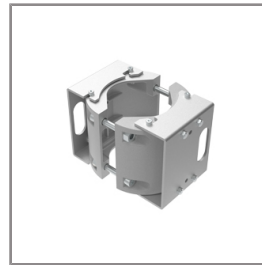

Ordering Code:
AUN-CAB-0002-00
Cable HO7RN-F 3x1sqmm,
L= 2000, with UniBlock
anti-humidity kit,
pre-assembly from factory

Ordering Code:
AUN-CLP-0004-XX
Pole clamp, pole diameter
102-105mm

Ordering Code:
AUN-CAB-0004-00
Cable HO7RN-F 3x1sqmm,
L= 500, with UniBlock
anti-humidity kit,
pre-assembly from factory

Ordering Code:
AUN-GHS-0028-XX
Glare shield cap

Ordering Code:
AUN-CLP-0006-XX
Pole clamp, pole diameter
60-76mm

Ordering Code:
AUN-MOT-0013-XX
Pole mounting arm, for 1-3
projector

Ordering Code:
AUN-CLP-0008-XX
Pole clamp, pole diameter
102-105mm, for wall or
pole mounting arm