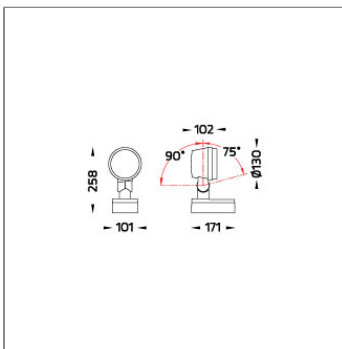

Technical Data

Ordering Code :	5925-C-5-891-XX
Lamp :	LED
Beam :	32°
CCT :	4000 K
CRI :	CRI >80
SDCM :	SDCM = 3
Lamp Lumen :	2470 lm
Luminaire Lumen :	2000 lm
Lamp Wattage :	16 W
Luminaire Wattage :	18 W
Efficacy :	111 lm/W
Ambient Temperature :	50°C
Lumen Maintenance	L70B10 >90,000 h
Controller :	DALI
Input Voltage :	220-240Vac 50/60Hz
Net Weight :	- kg.

ALPHA

MEDIUM ALPHA ROUND PROJECTOR

LAST UPDATE: 18-06-2024

Accessories

Ordering Code:
AUN-CON-0011-00
IP68 connection device,
cable diameter 7.1-13mm,
1-10V or DALI

Ordering Code:
AUN-CON-0014-00
IP68 connection device,
cable diameter 8-12.5mm,
1-10V or DALI