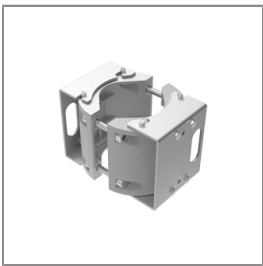

ALPHA

MEDIUM ALPHA ROUND

SPOTLIGHT

LAST UPDATE: 25-05-2026

Accessories

Ordering Code:
AUN-CON-0011-00
IP68 connection device,
cable diameter 7.1-13mm,
1-10V or DALI

Ordering Code:
AUN-CON-0014-00
IP68 connection device,
cable diameter 8-12.5mm,
1-10V or DALI

Ordering Code:
AUN-CLP-0004-XX
Pole clamp, pole diameter
102-105mm

Ordering Code:
AUN-GHS-0028-XX
Glare shield cap

Ordering Code:
AUN-CLP-0006-XX
Pole clamp, pole diameter
60-76mm

Ordering Code:
AUN-MOT-0013-XX
Pole mounting arm, for 1-3
projector

Ordering Code:
AUN-CLP-0008-XX
Pole clamp, pole diameter
102-105mm, for wall or
pole mounting arm

Ordering Code:
AUN-CLP-0009-XX
Pole clamp, pole diameter
60-76mm, for wall or pole
mounting arm

Ordering Code:
AUN-ESP-0001-00
Earth spike, GFR polymer