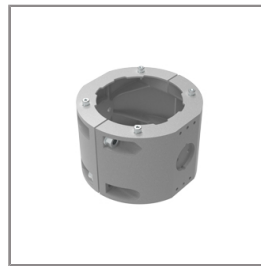

Ordering Code:
AUN-CLP-0004-XX
Pole clamp, pole diameter
102-105mm

Ordering Code:
AUN-GHS-0028-XX
Glare shield cap

Ordering Code:
AUN-CLP-0006-XX
Pole clamp, pole diameter
60-76mm

Ordering Code:
AUN-MOT-0013-XX
Pole mounting arm, for 1-3
projector

Ordering Code:
AUN-CLP-0008-XX
Pole clamp, pole diameter
102-105mm, for wall or
pole mounting arm

Ordering Code:
AUN-CLP-0009-XX
Pole clamp, pole diameter
60-76mm, for wall or pole
mounting arm

Ordering Code:
AUN-ESP-0001-00
Earth spike, GFR polymer