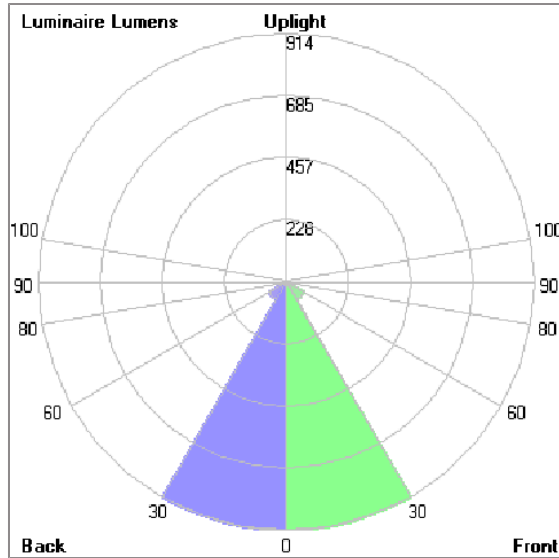

Technical Data

Ordering Code :	5925-C-5-891-XX
Lamp :	LED
Beam :	32°
CCT :	4000 K
CRI :	CRI >80
SDCM :	SDCM = 3
Lamp Lumen :	2470 lm
Luminaire Lumen :	2000 lm
Lamp Wattage :	16 W
Luminaire Wattage :	18 W
Efficacy :	111 lm/W
Ambient Temperature :	50°C
Lumen Maintenance	L70B10 >90,000 h
Controller :	DALI
Input Voltage :	220-240Vac 50/60Hz
Net Weight :	- kg.

ALPHA

MEDIUM ALPHA ROUND

SPOTLIGHT

LAST UPDATE: 25-05-2026

Bug Report

Lum. Classification System [LCS]

LCS	Zone	%Lumens	%Lamp	%Lum
FL	[0-30]	913.9	37.0	45.7
FM	[30-60]	74.4	3.0	3.7
FH	[60-80]	11.1	0.4	0.6
FVH	[80-90]	0.2	0.0	0.0
BL	[0-30]	913.9	37.0	45.7
BM	[30-60]	74.4	3.0	3.7
BH	[60-80]	11.1	0.4	0.6
BVH	[80-90]	0.2	0.0	0.0
UL	[90-100]	0.0	0.0	0.0
UH	[100-180]	1.2	0.0	0.1
Total		2000.4	80.8	100.0
BUG Rating		B2-U1-G0		