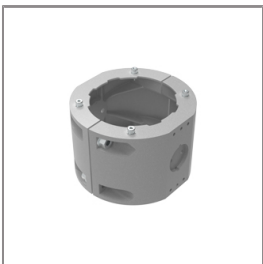

Ordering Code:
AUN-CAB-0003-00
Cable 3x1sqmm and
2x0.35sqmm, L= 2000,
with UniBlock
anti-humidity kit,
pre-assembly from factory

Ordering Code:
AUN-CLP-0004-XX
Pole clamp, pole diameter
102-105mm

Ordering Code:
AUN-GSH-0021-00
Honeycomb louver, LED,
pre-assembly from factory

Ordering Code:
AUN-GHS-0028-XX
Glare shield cap

Ordering Code:
AUN-CLP-0006-XX
Pole clamp, pole diameter
60-76mm

Ordering Code:
AUN-MOT-0013-XX
Pole mounting arm, for 1-3
projector

Ordering Code:
AUN-CLP-0008-XX
Pole clamp, pole diameter
102-105mm, for wall or
pole mounting arm