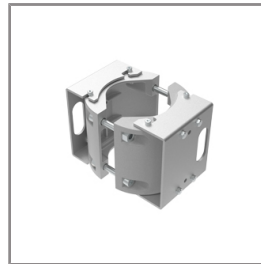

Ordering Code:
AUN-CAB-0003-00
Cable 3x1sqmm and
2x0.35sqmm, L= 2000,
with UniBlock
anti-humidity kit,
pre-assembly from factory

Ordering Code:
AUN-CLP-0004-XX
Pole clamp, pole diameter
102-105mm

Ordering Code:
AUN-GSH-0021-00
Honeycomb louver, LED,
pre-assembly from factory

Ordering Code:
AUN-GHS-0028-XX
Glare shield cap

Ordering Code:
AUN-CLP-0006-XX
Pole clamp, pole diameter
60-76mm

Ordering Code:
AUN-MOT-0013-XX
Pole mounting arm, for 1-3
projector

Ordering Code:
AUN-CLP-0008-XX
Pole clamp, pole diameter
102-105mm, for wall or
pole mounting arm