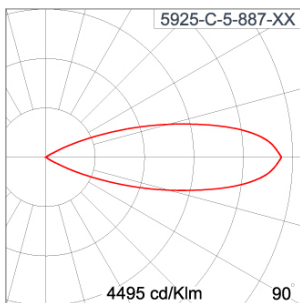

Light Distribution

*Due to the constancy of product development,
we reserve the right to alter all specification
without prior notice.

Unilamp Co., Ltd.
461 Ramintra Road, Kannayao, Bangkok 10230 Thailand
Tel : +66(0)2 943 2420-1, +66(0)2 946 4170-1
Fax : +66(0)2 943 2419
online@unilamp.co.th
www.unilamp.co.th