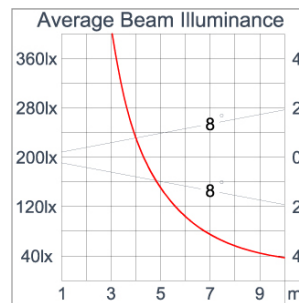

Light Distribution

*Due to the constancy of product development,
we reserve the right to alter all specification
without prior notice.

Unilamp Co., Ltd.
461 Ramintra Road, Kannayao, Bangkok 10230 Thailand
Tel : +66(0)2 943 2420-1, +66(0)2 946 4170-1
Fax : +66(0)2 943 2419
online@unilamp.co.th
www.unilamp.co.th