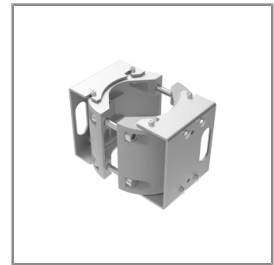

Ordering Code:
AUN-CAB-0002-00
Cable HO7RN-F 3x1sqmm,
L= 2000, with UniBlock
anti-humidity kit,
pre-assembly from factory

Ordering Code:
AUN-CLP-0004-XX
Pole clamp, pole diameter
102-105mm

Ordering Code:
AUN-GSH-0021-00
Honeycomb louver, LED,
pre-assembly from factory

Ordering Code:
AUN-CAB-0004-00
Cable HO7RN-F 3x1sqmm,
L= 500, with UniBlock
anti-humidity kit,
pre-assembly from factory

Ordering Code:
AUN-GHS-0028-XX
Glare shield cap

Ordering Code:
AUN-CLP-0006-XX
Pole clamp, pole diameter
60-76mm