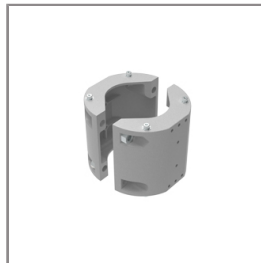

Ordering Code:
AUN-CAB-0004-00
Cable HO7RN-F 3x1sqmm,
L= 500, with UniBlock
anti-humidity kit,
pre-assembly from factory

Ordering Code:
AUN-GHS-0028-XX
Glare shield cap

Ordering Code:
AUN-CLP-0006-XX
Pole clamp, pole diameter
60-76mm

Ordering Code:
AUN-MOT-0013-XX
Pole mounting arm, for 1-3
projector

Ordering Code:
AUN-CLP-0008-XX
Pole clamp, pole diameter
102-105mm, for wall or
pole mounting arm

Ordering Code:
AUN-CLP-0009-XX
Pole clamp, pole diameter
60-76mm, for wall or pole
mounting arm