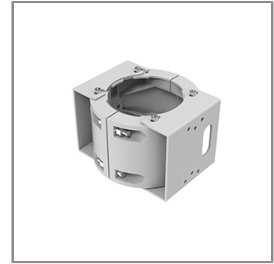

Ordering Code:
AUN-CAB-0002-00
Cable HO7RN-F 3x1sqmm,
L= 2000, with UniBlock
anti-humidity kit,
pre-assembly from factory

Ordering Code:
AUN-CLP-0004-XX
Pole clamp, pole diameter
102-105mm

Ordering Code:
AUN-GSH-0021-00
Honeycomb louver, LED,
pre-assembly from factory