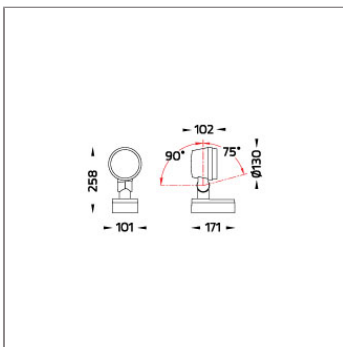

Technical Data

Ordering Code :	5925-B-A-905-XX
Lamp :	LED
Beam :	21°
CCT :	4000 K
CRI :	CRI >80
SDCM :	SDCM = 3
Lamp Lumen :	3390 lm
Luminaire Lumen :	2860 lm
Lamp Wattage :	23 W
Luminaire Wattage :	25 W
Efficacy :	114 lm/W
Ambient Temperature :	40°C
Lumen Maintenance	L70B10 >90,000 h
Controller :	CASAMBI
Input Voltage :	220-240Vac 50/60Hz
Net Weight :	- kg.

ALPHA

MEDIUM ALPHA ROUND PROJECTOR

LAST UPDATE: 20-02-2025

Accessories

Ordering Code:
AUN-CON-0009-00
IP68 connection device,
cable diameter 5-9.5mm,
On-Off

Ordering Code:
AUN-CON-0013-00
IP68 connection device,
cable diameter 7-11.5mm,
On-Off