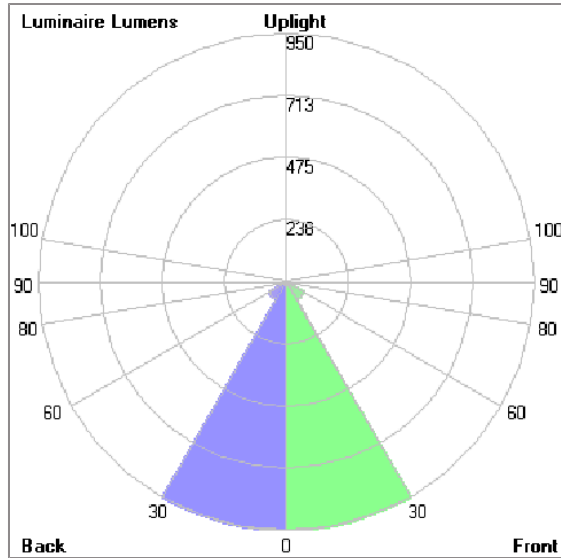

Technical Data

Ordering Code :	5925-B-A-891-XX
Lamp :	LED
Beam :	21°
CCT :	4000 K
CRI :	CRI >80
SDCM :	SDCM = 3
Lamp Lumen :	2470 lm
Luminaire Lumen :	2080 lm
Lamp Wattage :	16 W
Luminaire Wattage :	18 W
Efficacy :	115 lm/W
Ambient Temperature :	50°C
Lumen Maintenance	L70B10 >90,000 h
Controller :	CASAMBI
Input Voltage :	220-240Vac 50/60Hz
Net Weight :	- kg.

ALPHA

MEDIUM ALPHA ROUND

SPOTLIGHT

LAST UPDATE: 25-05-2026

Bug Report

Lum. Classification System [LCS]

LCS	Zone	%Lumens	%Lamp	%Lum
FL	[0-30]	950.4	38.5	45.7
FM	[30-60]	77.3	3.1	3.7
FH	[60-80]	11.6	0.5	0.6
FVH	[80-90]	0.2	0.0	0.0
BL	[0-30]	950.4	38.5	45.7
BM	[30-60]	77.3	3.1	3.7
BH	[60-80]	11.6	0.5	0.6
BVH	[80-90]	0.2	0.0	0.0
UL	[90-100]	0.0	0.0	0.0
UH	[100-180]	1.2	0.0	0.1
Total		2080.2	84.2	100.0
BUG Rating		B2-U1-G0		