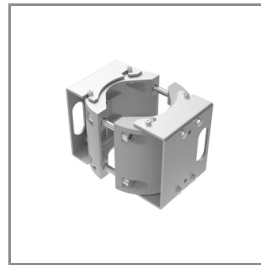

Ordering Code:
AUN-CLP-0006-XX
Pole clamp, pole diameter
60-76mm