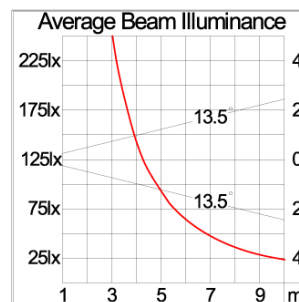

Light Distribution

*Due to the constancy of product development,
we reserve the right to alter all specification
without prior notice.

Unilamp Co., Ltd.
461 Ramintra Road, Kannayao, Bangkok 10230 Thailand
Tel : +66[0]2 943 2420-1, +66[0]2 946 4170-1
Fax : +66[0]2 943 2419
online@unilamp.co.th
www.unilamp.co.th