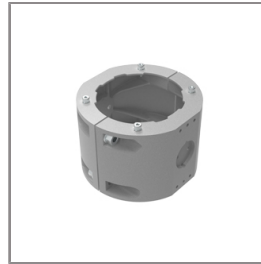

Ordering Code:
AUN-CLP-0008-XX
Pole clamp, pole diameter
102-105mm, for wall or
pole mounting arm