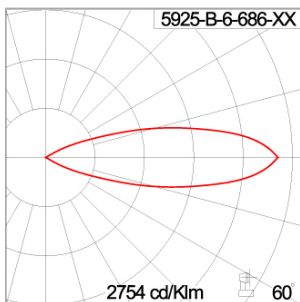

Light Distribution

*Due to the constancy of product development,
we reserve the right to alter all specification
without prior notice.

Unilamp Co., Ltd.
461 Ramintra Road, Kannayao, Bangkok 10230 Thailand
Tel : +66(0)2 943 2420-1, +66(0)2 946 4170-1
Fax : +66(0)2 943 2419
online@unilamp.co.th
www.unilamp.co.th