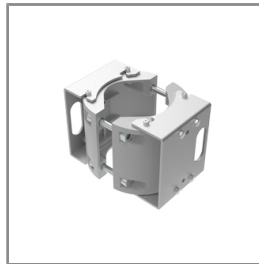

Ordering Code:
AUN-CAB-0003-00
Cable 3x1sqmm and
2x0.35sqmm, L= 2000,
with UniBlock
anti-humidity kit,
pre-assembly from factory

Ordering Code:
AUN-CLP-0004-XX
Pole clamp, pole diameter
102-105mm

Ordering Code:
AUN-GSH-0021-00
Honeycomb louver, LED,
pre-assembly from factory

Ordering Code:
AUN-GHS-0028-XX
Glare shield cap

Ordering Code:
AUN-CLP-0006-XX
Pole clamp, pole diameter
60-76mm

Ordering Code:
AUN-MOT-0013-XX
Pole mounting arm, for 1-3
projector

Ordering Code:
AUN-CLP-0008-XX
Pole clamp, pole diameter
102-105mm, for wall or
pole mounting arm