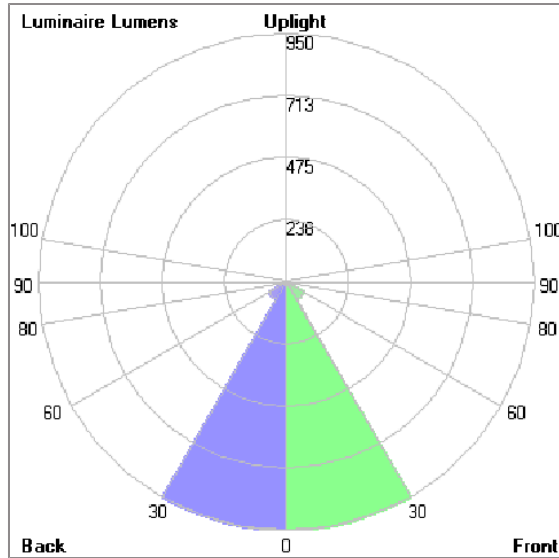

Technical Data

Ordering Code :	5925-B-5-891-XX
Lamp :	LED
Beam :	21°
CCT :	4000 K
CRI :	CRI >80
SDCM :	SDCM = 3
Lamp Lumen :	2470 lm
Luminaire Lumen :	2080 lm
Lamp Wattage :	16 W
Luminaire Wattage :	18 W
Efficacy :	115 lm/W
Ambient Temperature :	50°C
Lumen Maintenance	L70B10 >90,000 h
Controller :	DALI
Input Voltage :	220-240Vac 50/60Hz
Net Weight :	- kg.

ALPHA

MEDIUM ALPHA ROUND

SPOTLIGHT

LAST UPDATE: 25-05-2026

Bug Report

Lum. Classification System [LCS]

LCS	Zone	%Lumens	%Lamp	%Lum
FL	[0-30]	950.4	38.5	45.7
FM	[30-60]	77.3	3.1	3.7
FH	[60-80]	11.6	0.5	0.6
FVH	[80-90]	0.2	0.0	0.0
BL	[0-30]	950.4	38.5	45.7
BM	[30-60]	77.3	3.1	3.7
BH	[60-80]	11.6	0.5	0.6
BVH	[80-90]	0.2	0.0	0.0
UL	[90-100]	0.0	0.0	0.0
UH	[100-180]	1.2	0.0	0.1
Total		2080.2	84.2	100.0
BUG Rating		B2-U1-G0		