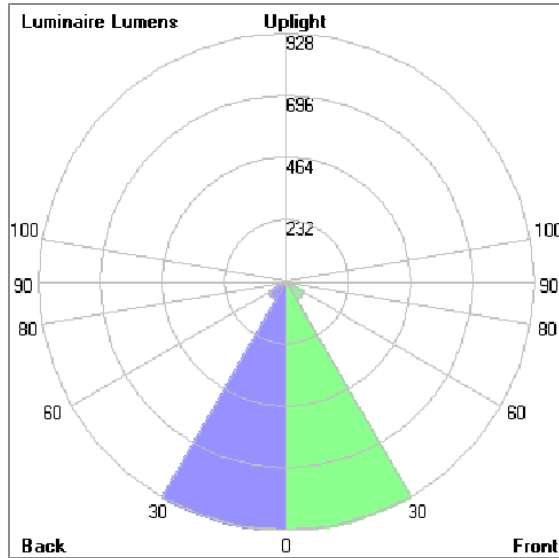

Technical Data

Ordering Code :	5925-B-5-887-XX
Lamp :	LED
Beam :	21°
CCT :	3000 K
CRI :	CRI >80
SDCM :	SDCM = 3
Lamp Lumen :	2410 lm
Luminaire Lumen :	2030 lm
Lamp Wattage :	16 W
Luminaire Wattage :	18 W
Efficacy :	112 lm/W
Ambient Temperature :	50°C
Lumen Maintenance	L70B10 >90,000 h
Controller :	DALI
Input Voltage :	220-240Vac 50/60Hz
Net Weight :	- kg.

ALPHA

MEDIUM ALPHA ROUND

SPOTLIGHT

LAST UPDATE: 25-05-2026

Bug Report

Lum. Classification System [LCS]

LCS	Zone	%Lumens	%Lamp	%Lum
FL	[0-30]	927.6	38.5	45.7
FM	[30-60]	75.5	3.1	3.7
FH	[60-80]	11.3	0.5	0.6
FVH	[80-90]	0.2	0.0	0.0
BL	[0-30]	927.6	38.5	45.7
BM	[30-60]	75.5	3.1	3.7
BH	[60-80]	11.3	0.5	0.6
BVH	[80-90]	0.2	0.0	0.0
UL	[90-100]	0.0	0.0	0.0
UH	[100-180]	1.2	0.0	0.1
Total		2030.4	84.2	100.0
BUG Rating		B2-U1-G0		