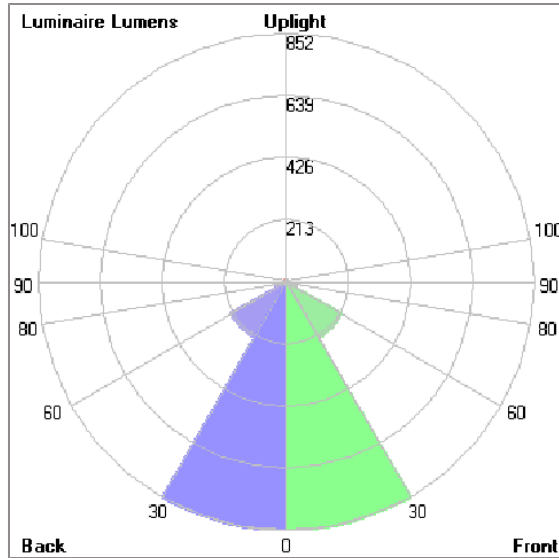

Technical Data

Ordering Code :	5925-B-5-536-XX
Lamp :	LED
Beam :	27°
CCT :	4000 K
CRI :	CRI >80
SDCM :	SDCM = 3
Lamp Lumen :	3330 lm
Luminaire Lumen :	2230 lm
Lamp Wattage :	26 W
Luminaire Wattage :	27 W
Efficacy :	82 lm/W
Ambient Temperature :	50°C
Lumen Maintenance	L80B10 >108,000 h
Controller :	DALI
Input Voltage :	220-240Vac 50/60Hz
Net Weight :	3.10 kg.

ALPHA

MEDIUM ALPHA ROUND

SPOTLIGHT

LAST UPDATE: 25-05-2026

Bug Report

Lum. Classification System [LCS]

LCS	Zone	%Lumens	%Lamp	%Lum
FL	[0-30]	852.4	25.6	38.2
FM	[30-60]	220.5	6.6	9.9
FH	[60-80]	37.3	1.1	1.7
FVH	[80-90]	1.6	0.0	0.1
BL	[0-30]	852.4	25.6	38.2
BM	[30-60]	220.5	6.6	9.9
BH	[60-80]	37.3	1.1	1.7
BVH	[80-90]	1.6	0.0	0.1
UL	[90-100]	0.0	0.0	0.0
UH	[100-180]	6.0	0.2	0.3
Total		2229.6	66.8	100.0
BUG Rating		B2-U1-G0		