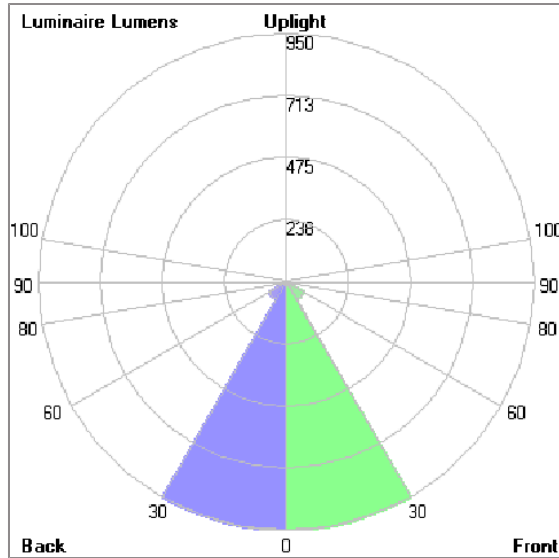

Technical Data

Ordering Code :	5925-B-4-891-XX
Lamp :	LED
Beam :	21°
CCT :	4000 K
CRI :	CRI >80
SDCM :	SDCM = 3
Lamp Lumen :	2470 lm
Luminaire Lumen :	2080 lm
Lamp Wattage :	16 W
Luminaire Wattage :	18 W
Efficacy :	115 lm/W
Ambient Temperature :	50°C
Lumen Maintenance	L70B10 >90,000 h
Controller :	DIM 1-10V
Input Voltage :	220-240Vac 50/60Hz
Net Weight :	- kg.

ALPHA

MEDIUM ALPHA ROUND

SPOTLIGHT

LAST UPDATE: 25-05-2026

Bug Report

Lum. Classification System [LCS]

LCS	Zone	%Lumens	%Lamp	%Lum
FL	[0-30]	950.4	38.5	45.7
FM	[30-60]	77.3	3.1	3.7
FH	[60-80]	11.6	0.5	0.6
FVH	[80-90]	0.2	0.0	0.0
BL	[0-30]	950.4	38.5	45.7
BM	[30-60]	77.3	3.1	3.7
BH	[60-80]	11.6	0.5	0.6
BVH	[80-90]	0.2	0.0	0.0
UL	[90-100]	0.0	0.0	0.0
UH	[100-180]	1.2	0.0	0.1
Total		2080.2	84.2	100.0
BUG Rating		B2-U1-G0		