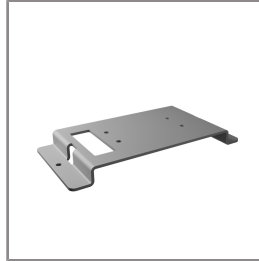

### SPOTLIGHT

LAST UPDATE: 25-05-2026

Ordering Code:  
AUN-CAB-0012-00  
Cable H05RR-F 5x1, L=  
2000mm, with UniBlock  
anti-humidity kit,  
pre-assembly from factory

Ordering Code:  
AUN-GSH-0056-00  
Honeycomb louver, LED,  
pre-assembly from factory