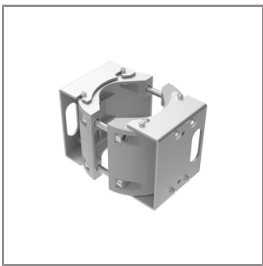

#### Accessories

Ordering Code:  
AUN-CON-0011-00  
IP68 connection device,  
cable diameter 7.1-13mm,  
1-10V or DALI

Ordering Code:  
AUN-CON-0014-00  
IP68 connection device,  
cable diameter 8-12.5mm,  
1-10V or DALI

Ordering Code:  
AUN-CLP-0004-XX  
Pole clamp, pole diameter  
102-105mm

Ordering Code:  
AUN-GHS-0028-XX  
Glare shield cap

Ordering Code:  
AUN-CLP-0006-XX  
Pole clamp, pole diameter  
60-76mm

Ordering Code:  
AUN-MOT-0013-XX  
Pole mounting arm, for 1-3  
projector

Ordering Code:  
AUN-CLP-0008-XX  
Pole clamp, pole diameter  
102-105mm, for wall or  
pole mounting arm

Ordering Code:  
AUN-CLP-0009-XX  
Pole clamp, pole diameter  
60-76mm, for wall or pole  
mounting arm