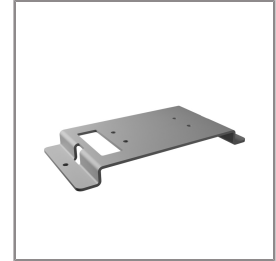

Ordering Code:

STEEL-POLE-FOR-ALPHA-SPOTLIGHT

Please contact Sales

Representative

Ordering Code:

AUN-CAB-0012-00

Cable H05RR-F 5x1, L=

2000mm, with UniBlock
anti-humidity kit,
pre-assembly from factory