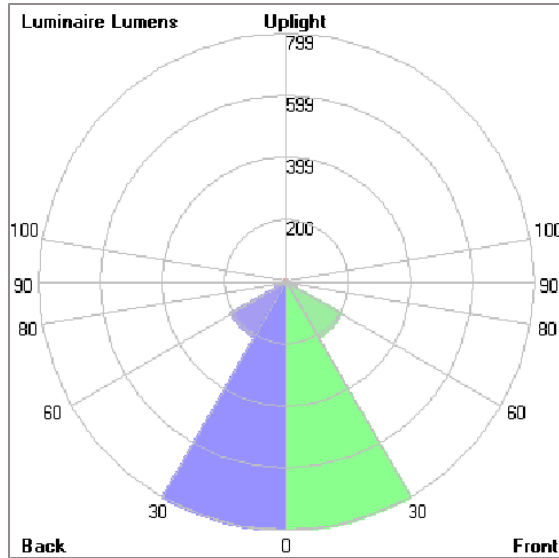

Technical Data

Ordering Code :	5925-B-4-534-XX
Lamp :	LED
Beam :	27°
CCT :	2700 K
CRI :	CRI >80
SDCM :	SDCM = 3
Lamp Lumen :	3120 lm
Luminaire Lumen :	2090 lm
Lamp Wattage :	26 W
Luminaire Wattage :	27 W
Efficacy :	77 lm/W
Ambient Temperature :	50°C
Lumen Maintenance	L80B10 >108,000 h
Controller :	DIM 1-10V
Input Voltage :	220-240Vac 50/60Hz
Net Weight :	3.40 kg.

ALPHA

MEDIUM ALPHA ROUND

SPOTLIGHT

LAST UPDATE: 25-05-2026

Bug Report

Lum. Classification System [LCS]

LCS	Zone	%Lumens	%Lamp	%Lum
FL	[0-30]	798.9	25.6	38.2
FM	[30-60]	206.6	6.6	9.9
FH	[60-80]	35.0	1.1	1.7
FVH	[80-90]	1.5	0.0	0.1
BL	[0-30]	798.9	25.6	38.2
BM	[30-60]	206.6	6.6	9.9
BH	[60-80]	35.0	1.1	1.7
BVH	[80-90]	1.5	0.0	0.1
UL	[90-100]	0.0	0.0	0.0
UH	[100-180]	5.6	0.2	0.3
Total		2089.6	66.8	100.0
BUG Rating		B2-U1-G0		