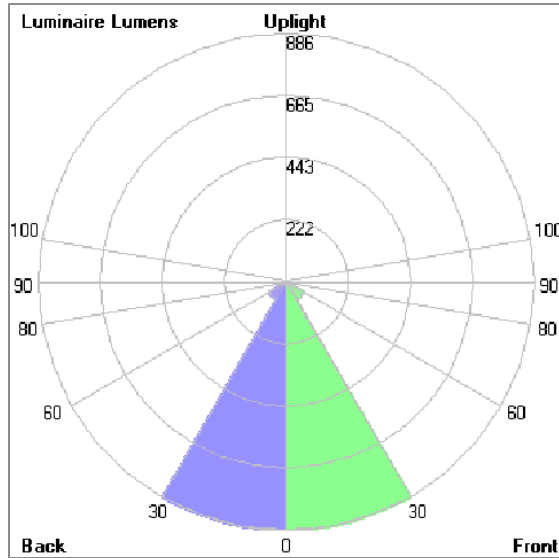

Technical Data

Ordering Code :	5925-B-4-506-XX
Lamp :	LED
Beam :	21°
CCT :	2700 K
CRI :	CRI >80
SDCM :	SDCM = 3
Lamp Lumen :	2300 lm
Luminaire Lumen :	1940 lm
Lamp Wattage :	16 W
Luminaire Wattage :	18 W
Efficacy :	107 lm/W
Ambient Temperature :	50°C
Lumen Maintenance	L70B10 >90,000 h
Controller :	DIM 1-10V
Input Voltage :	220-240Vac 50/60Hz
Net Weight :	- kg.

ALPHA

MEDIUM ALPHA ROUND

SPOTLIGHT

LAST UPDATE: 25-05-2026

Bug Report

Lum. Classification System [LCS]

LCS	Zone	%Lumens	%Lamp	%Lum
FL	[0-30]	886.5	38.5	45.7
FM	[30-60]	72.1	3.1	3.7
FH	[60-80]	10.8	0.5	0.6
FVH	[80-90]	0.2	0.0	0.0
BL	[0-30]	886.5	38.5	45.7
BM	[30-60]	72.1	3.1	3.7
BH	[60-80]	10.8	0.5	0.6
BVH	[80-90]	0.2	0.0	0.0
UL	[90-100]	0.0	0.0	0.0
UH	[100-180]	1.2	0.1	0.1
Total		1940.4	84.3	100.0
BUG Rating		B2-U1-G0		