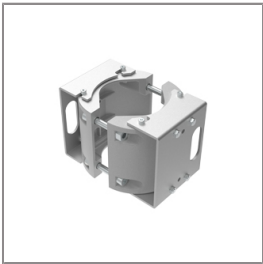

ALPHA

MEDIUM ALPHA ROUND

SPOTLIGHT

LAST UPDATE: 25-05-2026

Accessories

Ordering Code:
AUN-CON-0011-00
IP68 connection device,
cable diameter 7.1-13mm,
1-10V or DALI

Ordering Code:
AUN-CON-0014-00
IP68 connection device,
cable diameter 8-12.5mm,
1-10V or DALI

Ordering Code:
AUN-CLP-0004-XX
Pole clamp, pole diameter
102-105mm

Ordering Code:
AUN-GHS-0028-XX
Glare shield cap

Ordering Code:
AUN-CLP-0006-XX
Pole clamp, pole diameter
60-76mm

Ordering Code:
AUN-MOT-0013-XX
Pole mounting arm, for 1-3
projector

Ordering Code:
AUN-CLP-0008-XX
Pole clamp, pole diameter
102-105mm, for wall or
pole mounting arm

Ordering Code:
AUN-CLP-0009-XX
Pole clamp, pole diameter
60-76mm, for wall or pole
mounting arm

Ordering Code:
AUN-ESP-0001-00
Earth spike, GFR polymer