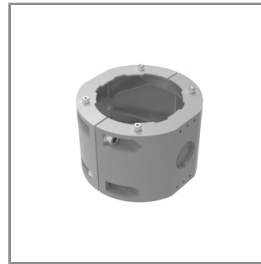

Ordering Code:
AUN-CLP-0004-XX
Pole clamp, pole diameter
102-105mm

Ordering Code:
AUN-GHS-0028-XX
Glare shield cap

Ordering Code:
AUN-CLP-0006-XX
Pole clamp, pole diameter
60-76mm

Ordering Code:
AUN-MOT-0013-XX
Pole mounting arm, for 1-3
projector

Ordering Code:
AUN-CLP-0008-XX
Pole clamp, pole diameter
102-105mm, for wall or
pole mounting arm

Ordering Code:
AUN-CLP-0009-XX
Pole clamp, pole diameter
60-76mm, for wall or pole
mounting arm

Ordering Code:
AUN-ESP-0001-00
Earth spike, GFR polymer