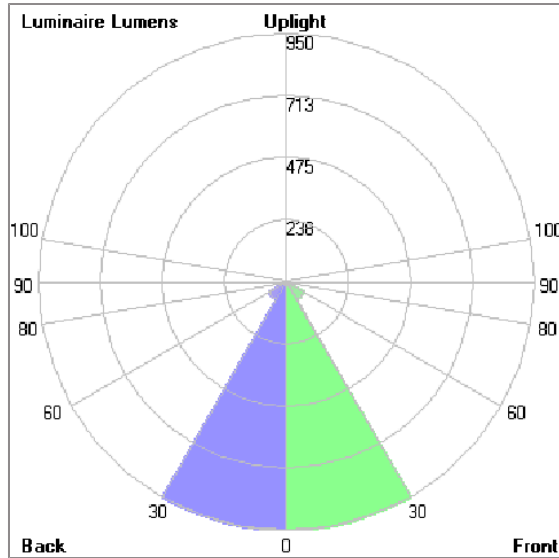

Technical Data

Ordering Code :	5925-B-3-891-XX
Lamp :	LED
Beam :	21°
CCT :	4000 K
CRI :	CRI >80
SDCM :	SDCM = 3
Lamp Lumen :	2470 lm
Luminaire Lumen :	2080 lm
Lamp Wattage :	16 W
Luminaire Wattage :	18 W
Efficacy :	115 lm/W
Ambient Temperature :	50°C
Lumen Maintenance	L70B10 >90,000 h
Controller :	On-Off
Input Voltage :	220-240Vac 50/60Hz
Net Weight :	- kg.

ALPHA

MEDIUM ALPHA ROUND

SPOTLIGHT

LAST UPDATE: 25-05-2026

Bug Report

Lum. Classification System [LCS]

LCS	Zone	%Lumens	%Lamp	%Lum
FL	[0-30]	950.4	38.5	45.7
FM	[30-60]	77.3	3.1	3.7
FH	[60-80]	11.6	0.5	0.6
FVH	[80-90]	0.2	0.0	0.0
BL	[0-30]	950.4	38.5	45.7
BM	[30-60]	77.3	3.1	3.7
BH	[60-80]	11.6	0.5	0.6
BVH	[80-90]	0.2	0.0	0.0
UL	[90-100]	0.0	0.0	0.0
UH	[100-180]	1.2	0.0	0.1
Total		2080.2	84.2	100.0
BUG Rating		B2-U1-G0		