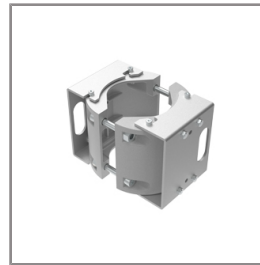

Ordering Code:
AUN-CAB-0002-00
Cable HO7RN-F 3x1sqmm,
L= 2000, with UniBlock
anti-humidity kit,
pre-assembly from factory

Ordering Code:
AUN-CLP-0004-XX
Pole clamp, pole diameter
102-105mm

Ordering Code:
AUN-CAB-0004-00
Cable HO7RN-F 3x1sqmm,
L= 500, with UniBlock
anti-humidity kit,
pre-assembly from factory

Ordering Code:
AUN-GHS-0028-XX
Glare shield cap

Ordering Code:
AUN-CLP-0006-XX
Pole clamp, pole diameter
60-76mm

Ordering Code:
AUN-MOT-0013-XX
Pole mounting arm, for 1-3
projector

Ordering Code:
AUN-CLP-0008-XX
Pole clamp, pole diameter
102-105mm, for wall or
pole mounting arm