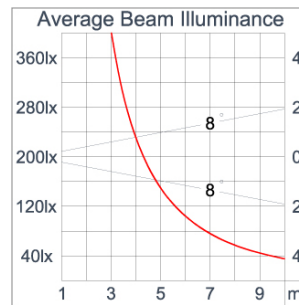

Light Distribution

*Due to the constancy of product development, we reserve the right to alter all specification without prior notice.

Unilamp Co., Ltd.
461 Ramintra Road, Kannayao, Bangkok 10230 Thailand
Tel : +66(0)2 943 2420-1, +66(0)2 946 4170-1
Fax : +66(0)2 943 2419
online@unilamp.co.th
www.unilamp.co.th