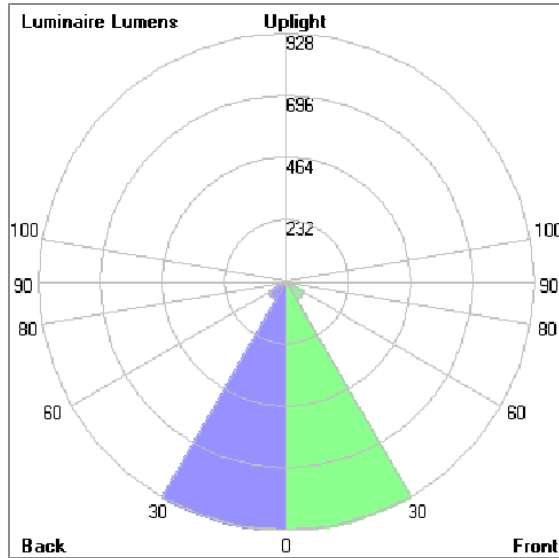

Technical Data

| | |
|-----------------------|--------------------|
| Ordering Code : | 5925-B-3-887-XX |
| Lamp : | LED |
| Beam : | 21° |
| CCT : | 3000 K |
| CRI : | CRI >80 |
| SDCM : | SDCM = 3 |
| Lamp Lumen : | 2410 lm |
| Luminaire Lumen : | 2030 lm |
| Lamp Wattage : | 16 W |
| Luminaire Wattage : | 18 W |
| Efficacy : | 112 lm/W |
| Ambient Temperature : | 50°C |
| Lumen Maintenance | L70B10 >90,000 h |
| Controller : | On-Off |
| Input Voltage : | 220-240Vac 50/60Hz |
| Net Weight : | - kg. |

ALPHA

MEDIUM ALPHA ROUND

SPOTLIGHT

LAST UPDATE: 25-05-2026

Bug Report

Lum. Classification System [LCS]

| LCS | Zone | %Lumens | %Lamp | %Lum |
|------------|-----------|----------|-------|-------|
| FL | [0-30] | 927.6 | 38.5 | 45.7 |
| FM | [30-60] | 75.5 | 3.1 | 3.7 |
| FH | [60-80] | 11.3 | 0.5 | 0.6 |
| FVH | [80-90] | 0.2 | 0.0 | 0.0 |
| BL | [0-30] | 927.6 | 38.5 | 45.7 |
| BM | [30-60] | 75.5 | 3.1 | 3.7 |
| BH | [60-80] | 11.3 | 0.5 | 0.6 |
| BVH | [80-90] | 0.2 | 0.0 | 0.0 |
| UL | [90-100] | 0.0 | 0.0 | 0.0 |
| UH | [100-180] | 1.2 | 0.0 | 0.1 |
| Total | | 2030.4 | 84.2 | 100.0 |
| BUG Rating | | B2-U1-G0 | | |