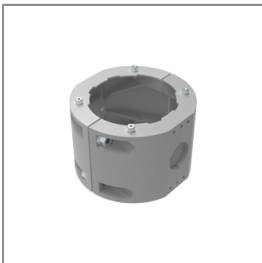

Ordering Code:
AUN-CAB-0002-00
Cable HO7RN-F 3x1sqmm,
L= 2000, with UniBlock
anti-humidity kit,
pre-assembly from factory

Ordering Code:
AUN-CLP-0004-XX
Pole clamp, pole diameter
102-105mm

Ordering Code:
AUN-CAB-0004-00
Cable HO7RN-F 3x1sqmm,
L= 500, with UniBlock
anti-humidity kit,
pre-assembly from factory

Ordering Code:
AUN-GHS-0028-XX
Glare shield cap

Ordering Code:
AUN-CLP-0006-XX
Pole clamp, pole diameter
60-76mm

Ordering Code:
AUN-MOT-0013-XX
Pole mounting arm, for 1-3
projector

Ordering Code:
AUN-CLP-0008-XX
Pole clamp, pole diameter
102-105mm, for wall or
pole mounting arm