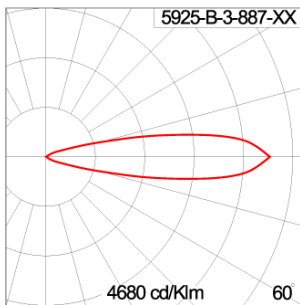

Light Distribution

*Due to the constancy of product development, we reserve the right to alter all specification without prior notice.

Unilamp Co., Ltd.
461 Ramintra Road, Kannayao, Bangkok 10230 Thailand
Tel : +66(0)2 943 2420-1, +66(0)2 946 4170-1
Fax : +66(0)2 943 2419
online@unilamp.co.th
www.unilamp.co.th