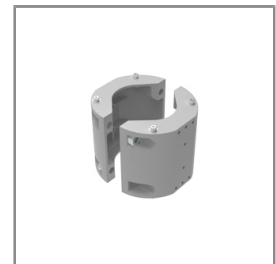

Ordering Code:  
AUN-GHS-0028-XX  
Glare shield cap

Ordering Code:  
AUN-CLP-0006-XX  
Pole clamp, pole diameter  
60-76mm

Ordering Code:  
AUN-MOT-0013-XX  
Pole mounting arm, for 1-3  
projector

Ordering Code:  
AUN-CLP-0008-XX  
Pole clamp, pole diameter  
102-105mm, for wall or  
pole mounting arm

Ordering Code:  
AUN-CLP-0009-XX  
Pole clamp, pole diameter  
60-76mm, for wall or pole  
mounting arm

\*Due to the constancy of product development,  
we reserve the right to alter all specification  
without prior notice.