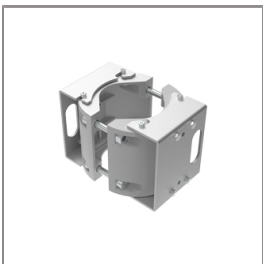

Ordering Code:
AUN-CLP-0006-XX
Pole clamp, pole diameter
60-76mm