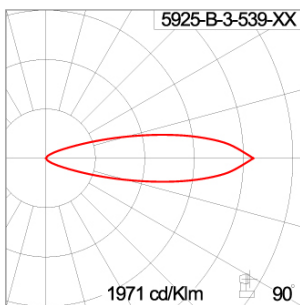

Light Distribution

*Due to the constancy of product development,
we reserve the right to alter all specification
without prior notice.

Unilamp Co., Ltd.
461 Ramintra Road, Kannayao, Bangkok 10230 Thailand
Tel : +66(0)2 943 2420-1, +66(0)2 946 4170-1
Fax : +66(0)2 943 2419
online@unilamp.co.th
www.unilamp.co.th