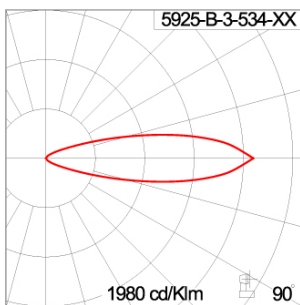

Light Distribution

*Due to the constancy of product development,
we reserve the right to alter all specification
without prior notice.

Unilamp Co., Ltd.
461 Ramintra Road, Kannayao, Bangkok 10230 Thailand
Tel : +66(0)2 943 2420-1, +66(0)2 946 4170-1
Fax : +66(0)2 943 2419
online@unilamp.co.th
www.unilamp.co.th