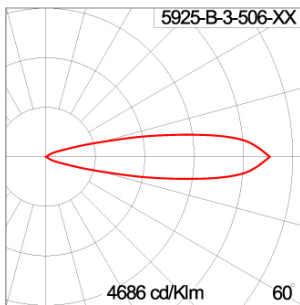

Light Distribution

*Due to the constancy of product development, we reserve the right to alter all specification without prior notice.

Unilamp Co., Ltd.
461 Ramintra Road, Kannayao, Bangkok 10230 Thailand
Tel : +66(O)2 943 2420-1, +66(O)2 946 4170-1
Fax : +66(O)2 943 2419
online@unilamp.co.th
www.unilamp.co.th