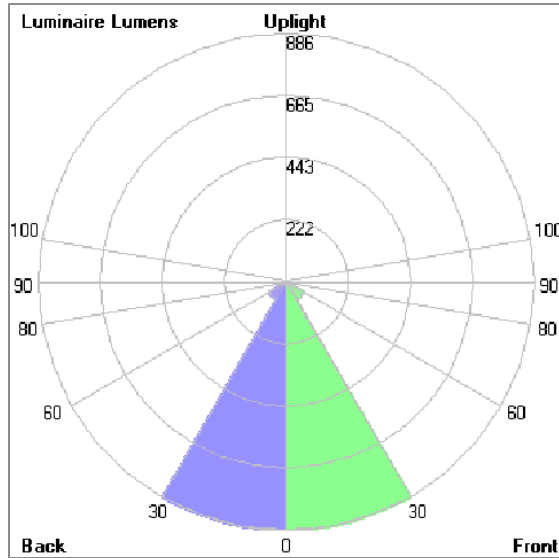

Technical Data

| | |
|-----------------------|--------------------|
| Ordering Code : | 5925-B-3-506-XX |
| Lamp : | LED |
| Beam : | 21° |
| CCT : | 2700 K |
| CRI : | CRI >80 |
| SDCM : | SDCM = 3 |
| Lamp Lumen : | 2300 lm |
| Luminaire Lumen : | 1940 lm |
| Lamp Wattage : | 16 W |
| Luminaire Wattage : | 18 W |
| Efficacy : | 107 lm/W |
| Ambient Temperature : | 50°C |
| Lumen Maintenance | L70B10 >90,000 h |
| Controller : | On-Off |
| Input Voltage : | 220-240Vac 50/60Hz |
| Net Weight : | - kg. |

ALPHA

MEDIUM ALPHA ROUND

SPOTLIGHT

LAST UPDATE: 25-05-2026

Bug Report

Lum. Classification System [LCS]

| LCS | Zone | %Lumens | %Lamp | %Lum |
|------------|-----------|----------|-------|-------|
| FL | [0-30] | 886.5 | 38.5 | 45.7 |
| FM | [30-60] | 72.1 | 3.1 | 3.7 |
| FH | [60-80] | 10.8 | 0.5 | 0.6 |
| FVH | [80-90] | 0.2 | 0.0 | 0.0 |
| BL | [0-30] | 886.5 | 38.5 | 45.7 |
| BM | [30-60] | 72.1 | 3.1 | 3.7 |
| BH | [60-80] | 10.8 | 0.5 | 0.6 |
| BVH | [80-90] | 0.2 | 0.0 | 0.0 |
| UL | [90-100] | 0.0 | 0.0 | 0.0 |
| UH | [100-180] | 1.2 | 0.1 | 0.1 |
| Total | | 1940.4 | 84.3 | 100.0 |
| BUG Rating | | B2-U1-G0 | | |