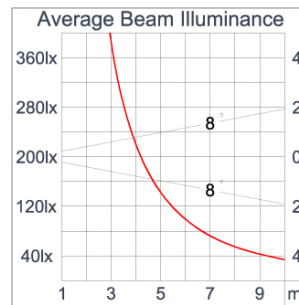

Light Distribution

*Due to the constancy of product development, we reserve the right to alter all specification without prior notice.

Unilamp Co., Ltd.
461 Ramintra Road, Kannayao, Bangkok 10230 Thailand
Tel : +66(O)2 943 2420-1, +66(O)2 946 4170-1
Fax : +66(O)2 943 2419
online@unilamp.co.th
www.unilamp.co.th