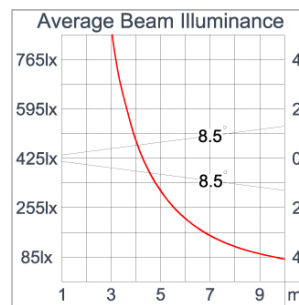

Light Distribution

*Due to the constancy of product development, we reserve the right to alter all specification without prior notice.

Unilamp Co., Ltd.
461 Ramintra Road, Kannayao, Bangkok 10230 Thailand
Tel : +66[0]2 943 2420-1, +66[0]2 946 4170-1
Fax : +66[0]2 943 2419
online@unilamp.co.th
www.unilamp.co.th