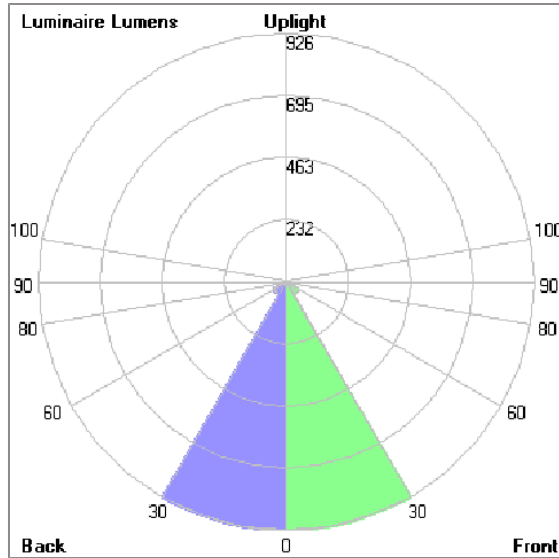

Technical Data

| | |
|-----------------------|--------------------|
| Ordering Code : | 5925-A-A-769-XX |
| Lamp : | LED |
| Beam : | 15° |
| CCT : | 4000 K |
| CRI : | CRI >80 |
| SDCM : | SDCM = 3 |
| Lamp Lumen : | 2260 lm |
| Luminaire Lumen : | 1980 lm |
| Lamp Wattage : | 17 W |
| Luminaire Wattage : | 19 W |
| Efficacy : | 104 lm/W |
| Ambient Temperature : | 50°C |
| Lumen Maintenance | L70B10 >90,000 h |
| Controller : | CASAMBI |
| Input Voltage : | 220-240Vac 50/60Hz |
| Net Weight : | - kg. |

ALPHA

MEDIUM ALPHA ROUND

SPOTLIGHT

LAST UPDATE: 25-05-2026

Bug Report

Lum. Classification System [LCS]

| LCS | Zone | %Lumens | %Lamp | %Lum |
|------------|-----------|----------|-------|-------|
| FL | [0-30] | 926.3 | 41.0 | 46.8 |
| FM | [30-60] | 54.1 | 2.4 | 2.7 |
| FH | [60-80] | 8.7 | 0.4 | 0.4 |
| FVH | [80-90] | 0.1 | 0.0 | 0.0 |
| BL | [0-30] | 926.3 | 41.0 | 46.8 |
| BM | [30-60] | 54.1 | 2.4 | 2.7 |
| BH | [60-80] | 8.7 | 0.4 | 0.4 |
| BVH | [80-90] | 0.1 | 0.0 | 0.0 |
| UL | [90-100] | 0.0 | 0.0 | 0.0 |
| UH | [100-180] | 1.5 | 0.1 | 0.1 |
| Total | | 1979.9 | 87.7 | 100.0 |
| BUG Rating | | B2-U1-G0 | | |