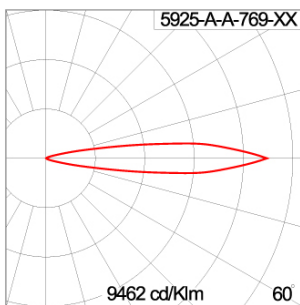

Light Distribution

*Due to the constancy of product development, we reserve the right to alter all specification without prior notice.

Unilamp Co., Ltd.
461 Ramintra Road, Kannayao, Bangkok 10230 Thailand
Tel : +66[0]2 943 2420-1, +66[0]2 946 4170-1
Fax : +66[0]2 943 2419
online@unilamp.co.th
www.unilamp.co.th