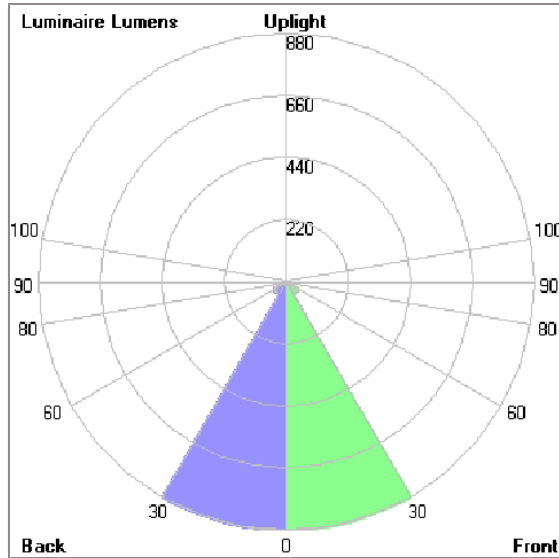

Technical Data

Ordering Code :	5925-A-A-768-XX
Lamp :	LED
Beam :	15°
CCT :	3000 K
CRI :	CRI >80
SDCM :	SDCM = 3
Lamp Lumen :	2150 lm
Luminaire Lumen :	1880 lm
Lamp Wattage :	17 W
Luminaire Wattage :	19 W
Efficacy :	98 lm/W
Ambient Temperature :	50°C
Lumen Maintenance	L70B10 >90,000 h
Controller :	CASAMBI
Input Voltage :	220-240Vac 50/60Hz
Net Weight :	- kg.

ALPHA

MEDIUM ALPHA ROUND

SPOTLIGHT

LAST UPDATE: 25-05-2026

Bug Report

Lum. Classification System [LCS]

LCS	Zone	%Lumens	%Lamp	%Lum
FL	[0-30]	879.6	40.9	46.8
FM	[30-60]	51.4	2.4	2.7
FH	[60-80]	8.3	0.4	0.4
FVH	[80-90]	0.1	0.0	0.0
BL	[0-30]	879.6	40.9	46.8
BM	[30-60]	51.4	2.4	2.7
BH	[60-80]	8.3	0.4	0.4
BVH	[80-90]	0.1	0.0	0.0
UL	[90-100]	0.0	0.0	0.0
UH	[100-180]	1.5	0.1	0.1
Total		1880.3	87.5	100.0
BUG Rating		B2-U1-G0		