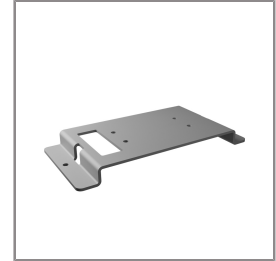

Please contact Sales

Representative

Ordering Code:

AUN-GSH-0056-00

Honeycomb louver, LED,  
pre-assembly from factory

Ordering Code:

AUN-BRK-0014-XX

Mounting bracket,  
pre-assembly from factory