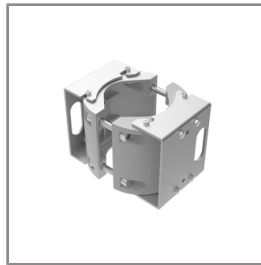

Ordering Code:
AUN-CLP-0006-XX
Pole clamp, pole diameter
60-76mm