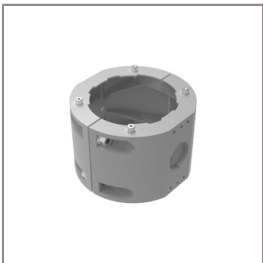

Ordering Code:  
AUN-CAB-0004-00  
Cable HO7RN-F 3x1sqmm,  
L= 500, with UniBlock  
anti-humidity kit,  
pre-assembly from factory

Ordering Code:  
AUN-GHS-0028-XX  
Glare shield cap

Ordering Code:  
AUN-CLP-0006-XX  
Pole clamp, pole diameter  
60-76mm

Ordering Code:  
AUN-MOT-0013-XX  
Pole mounting arm, for 1-3  
projector

Ordering Code:  
AUN-CLP-0008-XX  
Pole clamp, pole diameter  
102-105mm, for wall or  
pole mounting arm

Ordering Code:  
AUN-CLP-0009-XX  
Pole clamp, pole diameter  
60-76mm, for wall or pole  
mounting arm