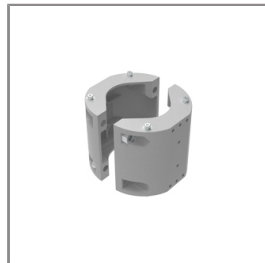

Ordering Code:  
AUN-MOT-0013-XX  
Pole mounting arm, for 1-3  
projector

Ordering Code:  
AUN-CLP-0008-XX  
Pole clamp, pole diameter  
102-105mm, for wall or  
pole mounting arm

Ordering Code:  
AUN-CLP-0009-XX  
Pole clamp, pole diameter  
60-76mm, for wall or pole  
mounting arm