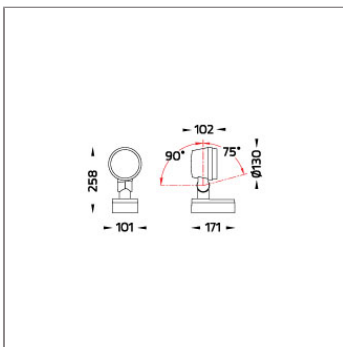

Technical Data

Ordering Code :	5925-A-A-720-XX
Lamp :	LED
Beam :	15°
CCT :	4000 K
CRI :	CRI >80
SDCM :	SDCM = 3
Lamp Lumen :	3040 lm
Luminaire Lumen :	2670 lm
Lamp Wattage :	25 W
Luminaire Wattage :	26 W
Efficacy :	102 lm/W
Ambient Temperature :	40°C
Lumen Maintenance	L70B10 >90,000 h
Controller :	CASAMBI
Input Voltage :	220-240Vac 50/60Hz
Net Weight :	- kg.

ALPHA

MEDIUM ALPHA ROUND PROJECTOR

LAST UPDATE: 20-02-2025

Accessories

Ordering Code:
AUN-CON-0009-00
IP68 connection device,
cable diameter 5-9.5mm,
On-Off

Ordering Code:
AUN-CON-0013-00
IP68 connection device,
cable diameter 7-11.5mm,
On-Off