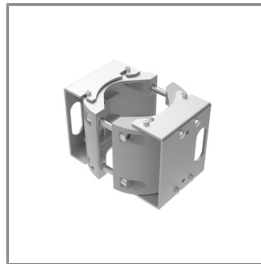

Ordering Code:
AUN-CAB-0003-00
Cable 3x1sqmm and
2x0.35sqmm, L= 2000,
with UniBlock
anti-humidity kit,
pre-assembly from factory

Ordering Code:
AUN-CLP-0004-XX
Pole clamp, pole diameter
102-105mm

Ordering Code:
AUN-GSH-0021-00
Honeycomb louver, LED,
pre-assembly from factory

Ordering Code:
AUN-GHS-0028-XX
Glare shield cap

Ordering Code:
AUN-CLP-0006-XX
Pole clamp, pole diameter
60-76mm

Ordering Code:
AUN-MOT-0013-XX
Pole mounting arm, for 1-3
projector

Ordering Code:
AUN-CLP-0008-XX
Pole clamp, pole diameter
102-105mm, for wall or
pole mounting arm