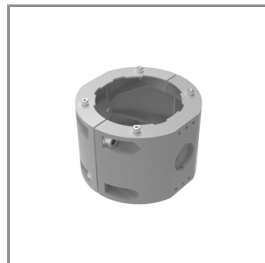

Ordering Code:
AUN-CLP-0004-XX
Pole Clamp Diameter
102-105mm

Ordering Code:
AUN-GHS-0028-XX
Glare Shield Cap.

Ordering Code:
AUN-CLP-0006-XX
Pole Clamp Diameter
60-76mm.

Ordering Code:
AUN-MOT-0013-XX
Mounting arm for 1-3
Spotlights.

Ordering Code:
AUN-CLP-0008-XX
Pole Clamp Diameter
102-105mm. for mounting
arm.

Ordering Code:
AUN-CLP-0009-XX
Pole Clamp Diameter
60-76mm. for mounting
arm.

Ordering Code:
AUN-ESP-0001-00
Glass-Fiber Reinforced
Polymer Earth Spike