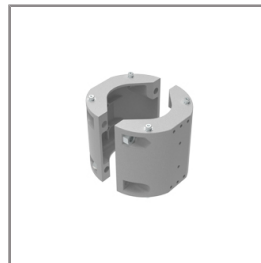

Ordering Code:
AUN-CLP-0004-XX
Pole Clamp Diameter
102-105mm

Ordering Code:
AUN-GHS-0028-XX
Glare Shield Cap.

Ordering Code:
AUN-CLP-0006-XX
Pole Clamp Diameter
60-76mm.

Ordering Code:
AUN-MOT-0013-XX
Mounting arm for 1-3
Spotlights.

Ordering Code:
AUN-CLP-0008-XX
Pole Clamp Diameter
102-105mm. for mounting
arm.

Ordering Code:
AUN-CLP-0009-XX
Pole Clamp Diameter
60-76mm. for mounting
arm.

Ordering Code:
AUN-ESP-0001-00
Glass-Fiber Reinforced
Polymer Earth Spike