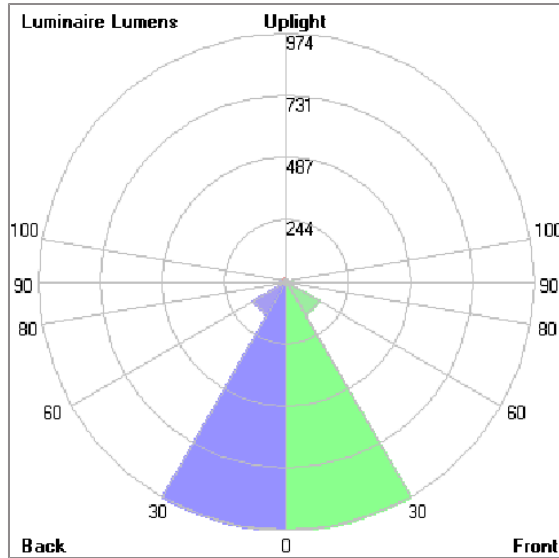

Technical Data

Ordering Code :	5925-A-5-535-XX
Lamp :	LED
Beam :	12°
CCT :	3000 K
CRI :	CRI >80
SDCM :	SDCM = 3
Lamp Lumen :	3120 lm
Luminaire Lumen :	2310 lm
Lamp Wattage :	26 W
Luminaire Wattage :	27 W
Efficacy :	85 lm/W
Ambient Temperature :	50°C
Lumen Maintenance	L80B10 >108,000 h
Controller :	DALI
Input Voltage :	220-240Vac 50/60Hz
Net Weight :	3.10 kg.

ALPHA

MEDIUM ALPHA ROUND

SPOTLIGHT

LAST UPDATE: 25-05-2026

Bug Report

Lum. Classification System [LCS]

LCS	Zone	%Lumens	%Lamp	%Lum
FL	[0-30]	974.1	31.2	42.2
FM	[30-60]	148.8	4.8	6.4
FH	[60-80]	26.8	0.9	1.2
FVH	[80-90]	1.2	0.0	0.1
BL	[0-30]	974.1	31.2	42.2
BM	[30-60]	148.8	4.8	6.4
BH	[60-80]	26.8	0.9	1.2
BVH	[80-90]	1.2	0.0	0.1
UL	[90-100]	0.0	0.0	0.0
UH	[100-180]	8.7	0.3	0.4
Total		2310.5	74.1	100.0
BUG Rating		B2-U1-G0		