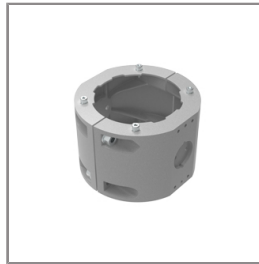

Ordering Code:
AUN-CLP-0004-XX
Pole clamp, pole diameter
102-105mm

Ordering Code:
AUN-GHS-0028-XX
Glare shield cap

Ordering Code:
AUN-CLP-0006-XX
Pole clamp, pole diameter
60-76mm

Ordering Code:
AUN-MOT-0013-XX
Pole mounting arm, for 1-3
projector

Ordering Code:
AUN-CLP-0008-XX
Pole clamp, pole diameter
102-105mm, for wall or
pole mounting arm

Ordering Code:
AUN-CLP-0009-XX
Pole clamp, pole diameter
60-76mm, for wall or pole
mounting arm

Ordering Code:
AUN-ESP-0001-00
Earth spike, GFR polymer