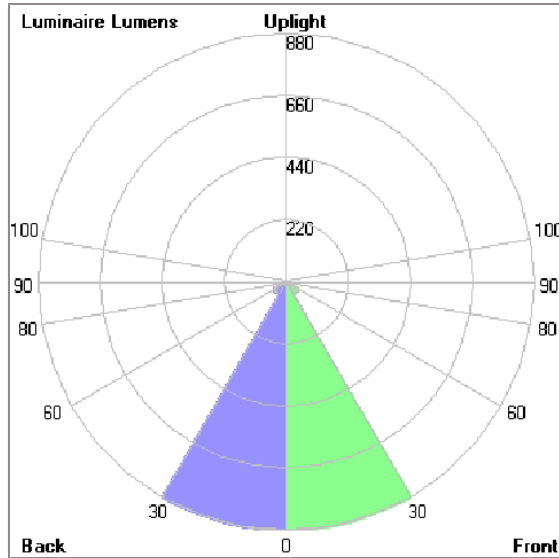

Technical Data

Ordering Code :	5925-A-4-768-XX
Lamp :	LED
Beam :	15°
CCT :	3000 K
CRI :	CRI >80
SDCM :	SDCM = 3
Lamp Lumen :	2150 lm
Luminaire Lumen :	1880 lm
Lamp Wattage :	17 W
Luminaire Wattage :	19 W
Efficacy :	98 lm/W
Ambient Temperature :	50°C
Lumen Maintenance	L70B10 >90,000 h
Controller :	DIM 1-10V
Input Voltage :	220-240Vac 50/60Hz
Net Weight :	- kg.

ALPHA

MEDIUM ALPHA ROUND

SPOTLIGHT

LAST UPDATE: 25-05-2026

Bug Report

Lum. Classification System [LCS]

LCS	Zone	%Lumens	%Lamp	%Lum
FL	[0-30]	879.6	40.9	46.8
FM	[30-60]	51.4	2.4	2.7
FH	[60-80]	8.3	0.4	0.4
FVH	[80-90]	0.1	0.0	0.0
BL	[0-30]	879.6	40.9	46.8
BM	[30-60]	51.4	2.4	2.7
BH	[60-80]	8.3	0.4	0.4
BVH	[80-90]	0.1	0.0	0.0
UL	[90-100]	0.0	0.0	0.0
UH	[100-180]	1.5	0.1	0.1
Total		1880.3	87.5	100.0
BUG Rating		B2-U1-G0		