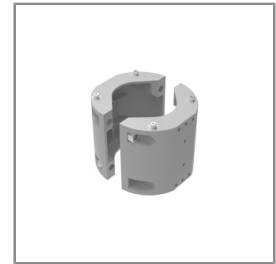

Ordering Code:
AUN-CLP-0004-XX
Pole clamp, pole diameter
102-105mm

Ordering Code:
AUN-GHS-0028-XX
Glare shield cap

Ordering Code:
AUN-CLP-0006-XX
Pole clamp, pole diameter
60-76mm

Ordering Code:
AUN-MOT-0013-XX
Pole mounting arm, for 1-3
projector

Ordering Code:
AUN-CLP-0008-XX
Pole clamp, pole diameter
102-105mm, for wall or
pole mounting arm

Ordering Code:
AUN-CLP-0009-XX
Pole clamp, pole diameter
60-76mm, for wall or pole
mounting arm

Ordering Code:
AUN-ESP-0001-00
Earth spike, GFR polymer