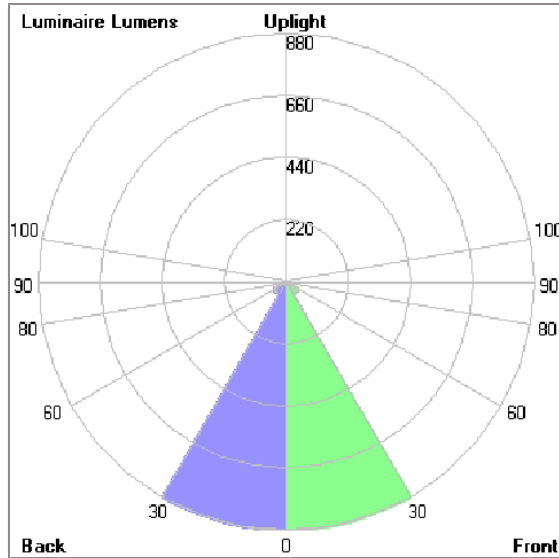

Technical Data

Ordering Code :	5925-A-4-768-XX
Lamp :	LED
Beam :	15°
CCT :	3000 K
CRI :	CRI >80
SDCM :	SDCM = 3
Lamp Lumen :	2150 lm
Luminaire Lumen :	1880 lm
Lamp Wattage :	17 W
Luminaire Wattage :	19 W
Efficacy :	98 lm/W
Ambient Temperature :	50°C
Lumen Maintenance	L70B10 >90,000 h
Controller :	DIM 1-10V
Input Voltage :	220-240Vac 50/60Hz
Net Weight :	- kg.

ALPHA

MEDIUM ALPHA ROUND

SPOTLIGHT

LAST UPDATE: 18-05-2026

Bug Report

Lum. Classification System [LCS]

LCS	Zone	%Lumens	%Lamp	%Lum
FL	[0-30]	879.6	40.9	46.8
FM	[30-60]	51.4	2.4	2.7
FH	[60-80]	8.3	0.4	0.4
FVH	[80-90]	0.1	0.0	0.0
BL	[0-30]	879.6	40.9	46.8
BM	[30-60]	51.4	2.4	2.7
BH	[60-80]	8.3	0.4	0.4
BVH	[80-90]	0.1	0.0	0.0
UL	[90-100]	0.0	0.0	0.0
UH	[100-180]	1.5	0.1	0.1
Total		1880.3	87.5	100.0
BUG Rating		B2-U1-G0		