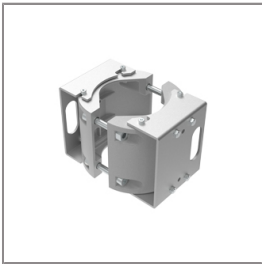

ALPHA

MEDIUM ALPHA ROUND

SPOTLIGHT

LAST UPDATE: 18-05-2026

Accessories

Ordering Code:
AUN-CON-0011-00
IP68 connection device,
cable diameter 7.1-13mm,
1-10V or DALI

Ordering Code:
AUN-CON-0014-00
IP68 connection device,
cable diameter 8-12.5mm,
1-10V or DALI

Ordering Code:
AUN-CLP-0004-XX
Pole clamp, pole diameter
102-105mm

Ordering Code:
AUN-GHS-0028-XX
Glare shield cap

Ordering Code:
AUN-CLP-0006-XX
Pole clamp, pole diameter
60-76mm

Ordering Code:
AUN-MOT-0013-XX
Pole mounting arm, for 1-3
projector