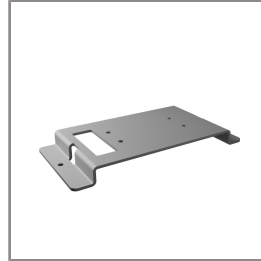

ALPHA

MEDIUM ALPHA ROUND

SPOTLIGHT

LAST UPDATE: 18-05-2026

Ordering Code:
AUN-CAB-0012-00
Cable H05RR-F 5x1, L=
2000mm, with UniBlock
anti-humidity kit,
pre-assembly from factory

Ordering Code:
AUN-GSH-0056-00
Honeycomb louver, LED,
pre-assembly from factory