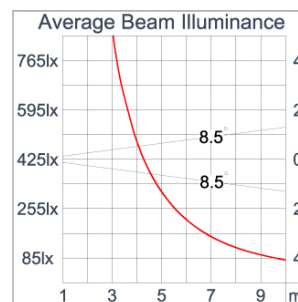

Light Distribution

*Due to the constancy of product development,
we reserve the right to alter all specification
without prior notice.

Unilamp Co., Ltd.
461 Ramintra Road, Kannayao, Bangkok 10230 Thailand
Tel : +66(0)2 943 2420-1, +66(0)2 946 4170-1
Fax : +66(0)2 943 2419
online@unilamp.co.th
www.unilamp.co.th