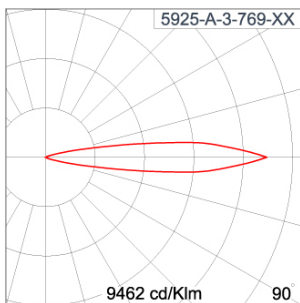

Light Distribution

*Due to the constancy of product development,
we reserve the right to alter all specification
without prior notice.

Unilamp Co., Ltd.
461 Ramintra Road, Kannayao, Bangkok 10230 Thailand
Tel : +66(0)2 943 2420-1, +66(0)2 946 4170-1
Fax : +66(0)2 943 2419
online@unilamp.co.th
www.unilamp.co.th