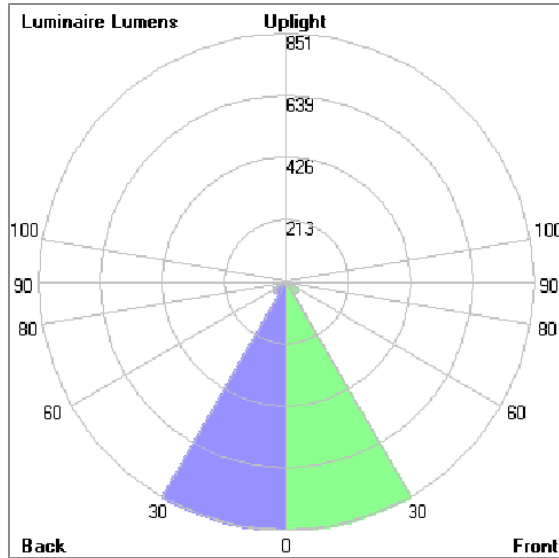

Technical Data

Ordering Code :	5925-A-3-767-XX
Lamp :	LED
Beam :	15°
CCT :	2700 K
CRI :	CRI >80
SDCM :	SDCM = 3
Lamp Lumen :	2080 lm
Luminaire Lumen :	1820 lm
Lamp Wattage :	17 W
Luminaire Wattage :	19 W
Efficacy :	95 lm/W
Ambient Temperature :	50°C
Lumen Maintenance	L70B10 >90,000 h
Controller :	On-Off
Input Voltage :	220-240Vac 50/60Hz
Net Weight :	- kg.

ALPHA

MEDIUM ALPHA ROUND

SPOTLIGHT

LAST UPDATE: 25-05-2026

Bug Report

Lum. Classification System [LCS]

LCS	Zone	%Lumens	%Lamp	%Lum
FL	[0-30]	851.5	40.9	46.8
FM	[30-60]	49.8	2.4	2.7
FH	[60-80]	8.0	0.4	0.4
FVH	[80-90]	0.1	0.0	0.0
BL	[0-30]	851.5	40.9	46.8
BM	[30-60]	49.8	2.4	2.7
BH	[60-80]	8.0	0.4	0.4
BVH	[80-90]	0.1	0.0	0.0
UL	[90-100]	0.0	0.0	0.0
UH	[100-180]	1.4	0.1	0.1
Total		1820.2	87.5	100.0
BUG Rating		B2-U1-G0		