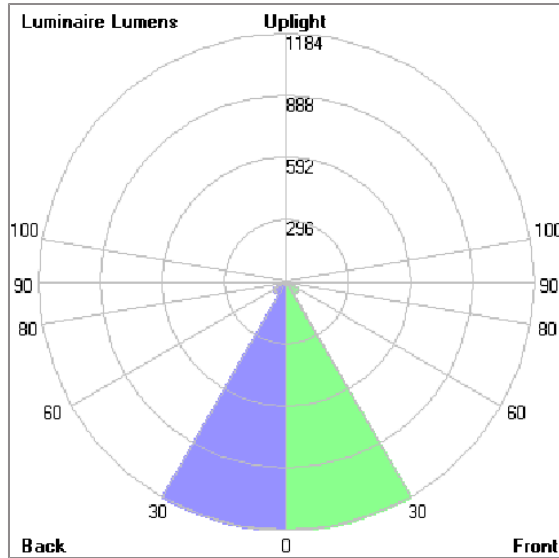

Technical Data

Ordering Code :	5925-A-3-719-XX
Lamp :	LED
Beam :	15°
CCT :	3000 K
CRI :	CRI >80
SDCM :	SDCM = 3
Lamp Lumen :	2880 lm
Luminaire Lumen :	2530 lm
Lamp Wattage :	25 W
Luminaire Wattage :	26 W
Efficacy :	97 lm/W
Ambient Temperature :	40°C
Lumen Maintenance	L70B10 >90,000 h
Controller :	On-Off
Input Voltage :	220-240Vac 50/60Hz
Net Weight :	- kg.

ALPHA

MEDIUM ALPHA ROUND

SPOTLIGHT

LAST UPDATE: 21-07-2025

Bug Report

Lum. Classification System [LCS]

LCS	Zone	%Lumens	%Lamp	%Lum
FL	[0-30]	1183.7	41.1	46.8
FM	[30-60]	69.2	2.4	2.7
FH	[60-80]	11.1	0.4	0.4
FVH	[80-90]	0.2	0.0	0.0
BL	[0-30]	1183.7	41.1	46.8
BM	[30-60]	69.2	2.4	2.7
BH	[60-80]	11.1	0.4	0.4
BVH	[80-90]	0.2	0.0	0.0
UL	[90-100]	0.0	0.0	0.0
UH	[100-180]	2.0	0.1	0.1
Total		2530.4	87.9	100.0
BUG Rating		B3-U1-G0		