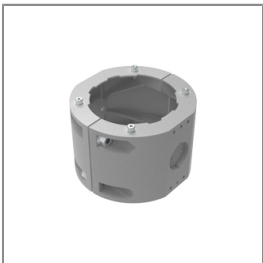

Ordering Code:
AUN-CAB-0002-00
Cable HO7RN-F 3x1sqmm,
L= 2000, with UniBlock
anti-humidity kit,
pre-assembly from factory

Ordering Code:
AUN-CLP-0004-XX
Pole clamp, pole diameter
102-105mm

Ordering Code:
AUN-CAB-0004-00
Cable HO7RN-F 3x1sqmm,
L= 500, with UniBlock
anti-humidity kit,
pre-assembly from factory

Ordering Code:
AUN-GHS-0028-XX
Glare shield cap

Ordering Code:
AUN-CLP-0006-XX
Pole clamp, pole diameter
60-76mm

Ordering Code:
AUN-MOT-0013-XX
Pole mounting arm, for 1-3
projector

Ordering Code:
AUN-CLP-0008-XX
Pole clamp, pole diameter
102-105mm, for wall or
pole mounting arm