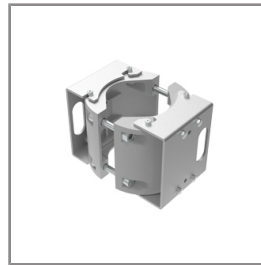

Ordering Code:
AUN-CAB-0002-00
Cable HO7RN-F 3x1sqmm,
L= 2000, with UniBlock
anti-humidity kit,
pre-assembly from factory

Ordering Code:
AUN-CLP-0004-XX
Pole clamp, pole diameter
102-105mm

Ordering Code:
AUN-CAB-0004-00
Cable HO7RN-F 3x1sqmm,
L= 500, with UniBlock
anti-humidity kit,
pre-assembly from factory

Ordering Code:
AUN-GHS-0028-XX
Glare shield cap

Ordering Code:
AUN-CLP-0006-XX
Pole clamp, pole diameter
60-76mm

Ordering Code:
AUN-MOT-0013-XX
Pole mounting arm, for 1-3
projector

Ordering Code:
AUN-CLP-0008-XX
Pole clamp, pole diameter
102-105mm, for wall or
pole mounting arm