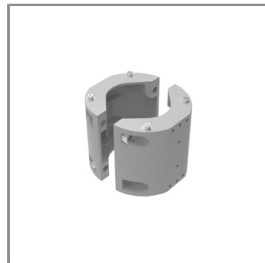

Ordering Code:
AUN-GHS-0028-XX
Glare shield cap

Ordering Code:
AUN-CLP-0006-XX
Pole clamp, pole diameter
60-76mm

Ordering Code:
AUN-MOT-0013-XX
Pole mounting arm, for 1-3
projector

Ordering Code:
AUN-CLP-0008-XX
Pole clamp, pole diameter
102-105mm, for wall or
pole mounting arm

Ordering Code:
AUN-CLP-0009-XX
Pole clamp, pole diameter
60-76mm, for wall or pole
mounting arm

Ordering Code:
AUN-ESP-0001-00
Earth spike, GFR polymer

Ordering Code:
AUN-TRS-0001-00
Tree strap, small mounting
base