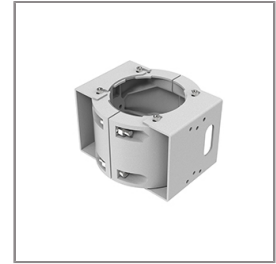

Ordering Code:
AUN-CLP-0004-XX
Pole clamp, pole diameter
102-105mm