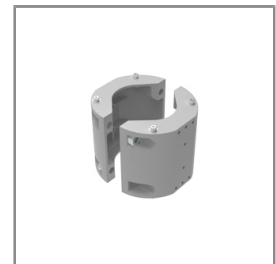

Ordering Code:
AUN-CLP-0004-XX
Pole clamp, pole diameter
102-105mm

Ordering Code:
AUN-CAB-0004-00
Cable HO7RN-F 3x1sqmm,
L= 500, with UniBlock
anti-humidity kit,
pre-assembly from factory

Ordering Code:
AUN-GHS-0028-XX
Glare shield cap

Ordering Code:
AUN-CLP-0006-XX
Pole clamp, pole diameter
60-76mm

Ordering Code:
AUN-MOT-0013-XX
Pole mounting arm, for 1-3
projector

Ordering Code:
AUN-CLP-0008-XX
Pole clamp, pole diameter
102-105mm, for wall or
pole mounting arm

Ordering Code:
AUN-CLP-0009-XX
Pole clamp, pole diameter
60-76mm, for wall or pole
mounting arm

*Due to the constancy of product development,
we reserve the right to alter all specification
without prior notice.