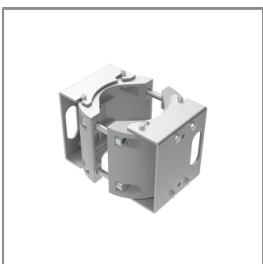

Ordering Code:
AUN-SOF-0026-00
Softening filter, LED,
pre-assembly from factory

Ordering Code:
AUN-CON-0013-00
IP68 connection device,
cable diameter 7-11.5mm,
On-Off

Ordering Code:
AUN-CAB-0002-00
Cable HO7RN-F 3x1sqmm,
L= 2000, with UniBlock
anti-humidity kit,
pre-assembly from factory

Ordering Code:
AUN-CLP-0004-XX
Pole clamp, pole diameter
102-105mm

Ordering Code:
AUN-CAB-0004-00
Cable HO7RN-F 3x1sqmm,
L= 500, with UniBlock
anti-humidity kit,
pre-assembly from factory

Ordering Code:
AUN-GHS-0028-XX
Glare shield cap