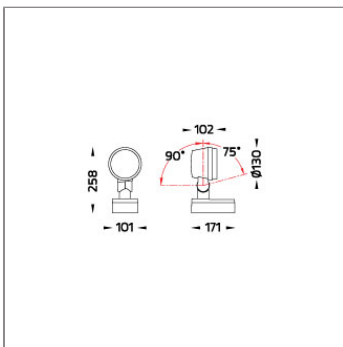

Technical Data

Ordering Code :	5925-A-3-536-XX
Lamp :	LED
Beam :	12°
CCT :	4000 K
CRI :	CRI >80
SDCM :	SDCM = 3
Lamp Lumen :	3330 lm
Luminaire Lumen :	2460 lm
Lamp Wattage :	26 W
Luminaire Wattage :	27 W
Efficacy :	91 lm/W
Ambient Temperature :	50°C
Lumen Maintenance	L80B10 >108,000 h
Controller :	On-Off
Input Voltage :	220-240Vac 50/60Hz
Net Weight :	3.20 kg.

Ordering Code:
AUN-CLP-0009-XX
Pole clamp, pole diameter
60-76mm, for wall or pole
mounting arm

*Due to the constancy of product development,
we reserve the right to alter all specification
without prior notice.