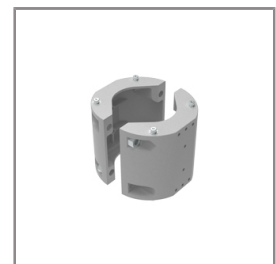

Ordering Code:
AUN-CLP-0004-XX
Pole clamp, pole diameter
102-105mm

Ordering Code:
AUN-CAB-0004-00
Cable HO7RN-F 3x1sqmm,
L= 500, with UniBlock
anti-humidity kit,
pre-assembly from factory

Ordering Code:
AUN-GHS-0028-XX
Glare shield cap

Ordering Code:
AUN-CLP-0006-XX
Pole clamp, pole diameter
60-76mm

Ordering Code:
AUN-MOT-0013-XX
Pole mounting arm, for 1-3
projector

Ordering Code:
AUN-CLP-0008-XX
Pole clamp, pole diameter
102-105mm, for wall or
pole mounting arm

Ordering Code:
AUN-CLP-0009-XX
Pole clamp, pole diameter
60-76mm, for wall or pole
mounting arm

*Due to the constancy of product development,
we reserve the right to alter all specification
without prior notice.