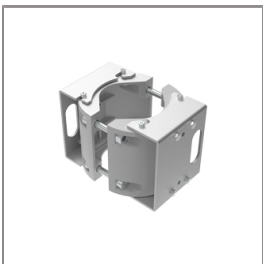

Ordering Code:
AUN-CLP-0004-XX
Pole clamp, pole diameter
102-105mm

Ordering Code:
AUN-CAB-0004-00
Cable HO7RN-F 3x1sqmm,
L= 500, with UniBlock
anti-humidity kit,
pre-assembly from factory

Ordering Code:
AUN-GHS-0028-XX
Glare shield cap