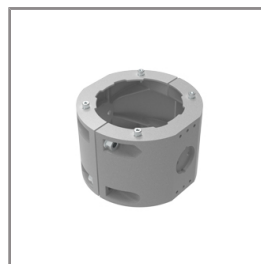

Ordering Code:
AUN-CLP-0004-XX
Pole clamp, pole diameter
102-105mm

Ordering Code:
AUN-CAB-0004-00
Cable HO7RN-F 3x1sqmm,
L= 500, with UniBlock
anti-humidity kit,
pre-assembly from factory

Ordering Code:
AUN-GHS-0028-XX
Glare shield cap

Ordering Code:
AUN-CLP-0006-XX
Pole clamp, pole diameter
60-76mm

Ordering Code:
AUN-MOT-0013-XX
Pole mounting arm, for 1-3
projector

Ordering Code:
AUN-CLP-0008-XX
Pole clamp, pole diameter
102-105mm, for wall or
pole mounting arm

Ordering Code:
AUN-CLP-0009-XX
Pole clamp, pole diameter
60-76mm, for wall or pole
mounting arm

*Due to the constancy of product development,
we reserve the right to alter all specification
without prior notice.