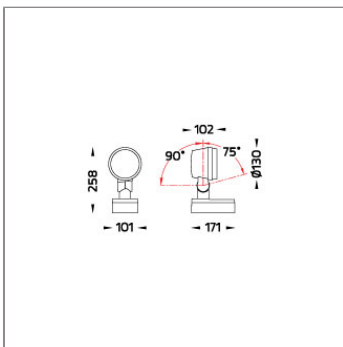

ALPHA

MEDIUM ALPHA ROUND PROJECTOR

LAST UPDATE: 20-02-2025

ALPHA is an entirely new family of outdoor spotlights/floodlights engineered from scratch. The primary shapes and overall small dimensions make it possible to install ALPHA in most professional and residential lighting applications. High-quality polycarbonate optics provide accurate beam control and offer a wide selection of light distributions. ALPHA can be customized with accessories such as honeycombs, shields and various mounting solutions for poles and surfaces. The minimized amount of needed tools and usage of quick connectors simplifies the installation.

Technical Data

Ordering Code :	5925-A-3-535-XX
Lamp :	LED
Beam :	12°
CCT :	3000 K
CRI :	CRI >80
SDCM :	SDCM = 3
Lamp Lumen :	3120 lm
Luminaire Lumen :	2310 lm
Lamp Wattage :	26 W
Luminaire Wattage :	27 W
Efficacy :	85 lm/W
Ambient Temperature :	50°C
Lumen Maintenance	L80B10 >108,000 h
Controller :	On-Off
Input Voltage :	220-240Vac 50/60Hz
Net Weight :	3.20 kg.

Ordering code guide

XXXX-X-X-XXX-XX
A C E

- A Product Code
- B Reflector
- C Electrical Component
- D Lamp
- E Color

Icon definition

*Due to the constancy of product development, we reserve the right to alter all specification without prior notice.

Unilamp Co., Ltd.
461 Ramintra Road, Kannayao, Bangkok 10230 Thailand
Tel : +66(0)2 943 2420-1, +66(0)2 946 4170-1
Fax : +66(0)2 943 2419
online@unilamp.co.th
www.unilamp.co.th