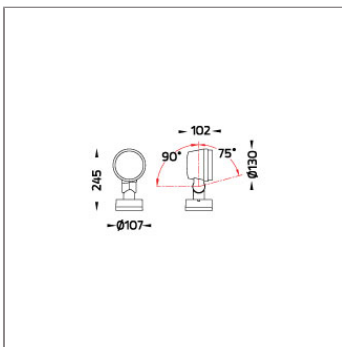

ALPHA

MEDIUM ALPHA ROUND – CC PROJECTOR

LAST UPDATE: 10-05-2024

ALPHA is an entirely new family of outdoor spotlights/floodlights engineered from scratch. The primary shapes and overall small dimensions make it possible to install ALPHA in most professional and residential lighting applications. High-quality polycarbonate optics provide accurate beam control and offer a wide selection of light distributions. ALPHA can be customized with accessories such as honeycombs, shields and various mounting solutions for poles and surfaces. The minimized amount of needed tools and usage of quick connectors simplifies the installation.

Technical Data

Ordering Code :	5924-H-2-534-XX
Lamp :	LED
Beam :	46°/16°
CCT :	2700 K
CRI :	CRI >80
SDCM :	SDCM = 3
Lamp Lumen :	3120 lm
Luminaire Lumen :	2150 lm
Lamp Wattage :	26 W[700mA]
Luminaire Wattage :	26 W
Efficacy :	82 lm/W
Ambient Temperature :	50°C
Lumen Maintenance	L80B10 >108,000 h
Controller :	Remote
Input Voltage :	700mA, 34.8Vdc, Uin max 150Vdc
Net Weight :	3.10 kg.

Ordering code guide

XXXX-X-X-XXX-XX
A B C D E

- A Product Code
- B Reflector
- C Electrical Component
- D Lamp
- E Color

Icon definition

*Due to the constancy of product development, we reserve the right to alter all specification without prior notice.

Unilamp Co., Ltd.
461 Ramintra Road, Kannayao, Bangkok 10230 Thailand
Tel : +66[0]2 943 2420-1, +66[0]2 946 4170-1
Fax : +66[0]2 943 2419
online@unilamp.co.th
www.unilamp.co.th