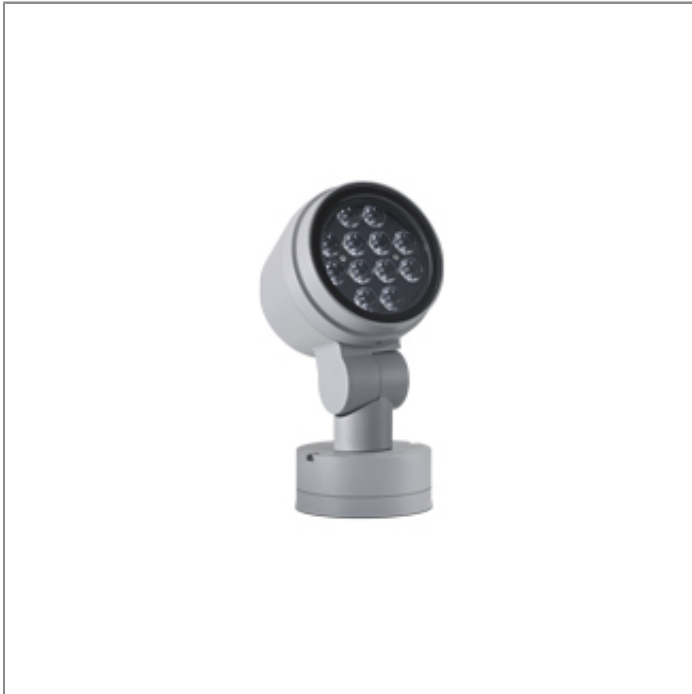

ALPHA

MEDIUM ALPHA ROUND – CC PROJECTOR

LAST UPDATE: 10-05-2024

ALPHA is an entirely new family of outdoor spotlights/floodlights engineered from scratch. The primary shapes and overall small dimensions make it possible to install ALPHA in most professional and residential lighting applications. High-quality polycarbonate optics provide accurate beam control and offer a wide selection of light distributions. ALPHA can be customized with accessories such as honeycombs, shields and various mounting solutions for poles and surfaces. The minimized amount of needed tools and usage of quick connectors simplifies the installation.

Technical Data

Ordering Code :	5924-H-2-534-XX
Lamp :	LED
Beam :	46°/16°
CCT :	2700 K
CRI :	CRI >80
SDCM :	SDCM = 3
Lamp Lumen :	3120 lm
Luminaire Lumen :	2150 lm
Lamp Wattage :	26 W[700mA]
Luminaire Wattage :	26 W
Efficacy :	82 lm/W
Ambient Temperature :	50°C
Lumen Maintenance	L80B10 >108,000 h
Controller :	Remote
Input Voltage :	700mA, 34.8Vdc, Uin max 150Vdc
Net Weight :	3.10 kg.