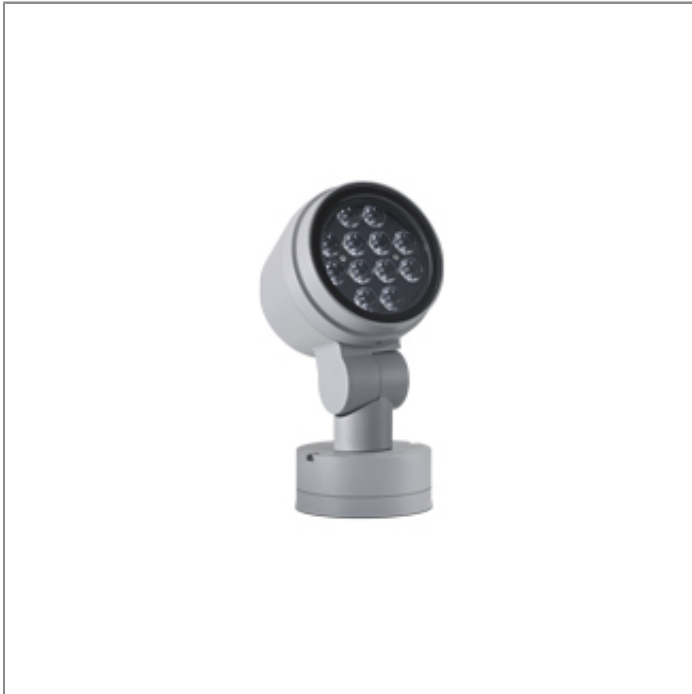

ALPHA

MEDIUM ALPHA ROUND – CC PROJECTOR

LAST UPDATE: 18-06-2024

ALPHA is an entirely new family of outdoor spotlights/floodlights engineered from scratch. The primary shapes and overall small dimensions make it possible to install ALPHA in most professional and residential lighting applications. High-quality polycarbonate optics provide accurate beam control and offer a wide selection of light distributions. ALPHA can be customized with accessories such as honeycombs, shields and various mounting solutions for poles and surfaces. The minimized amount of needed tools and usage of quick connectors simplifies the installation.

Technical Data

Ordering Code :	5924-D-2-536-XX
Lamp :	LED
Beam :	42°
CCT :	4000 K
CRI :	CRI >80
SDCM :	SDCM = 3
Lamp Lumen :	3330 lm
Luminaire Lumen :	1850 lm
Lamp Wattage :	26 W[700mA]
Luminaire Wattage :	26 W
Efficacy :	71 lm/W
Ambient Temperature :	50°C
Lumen Maintenance	L80B10 >108,000 h
Controller :	Remote
Input Voltage :	700mA, 34.8Vdc, Uin max 150Vdc
Net Weight :	3.10 kg.