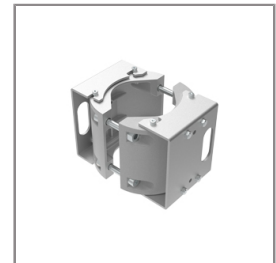

Ordering Code:
AUN-CLP-0006-XX
Pole clamp, pole diameter
60-76mm

*Due to the constancy of product development,
we reserve the right to alter all specification
without prior notice.

Unilamp Co., Ltd.
461 Ramintra Road, Kannayao, Bangkok 10230 Thailand
Tel : +66(0)2 943 2420-1, +66(0)2 946 4170-1
Fax : +66(0)2 943 2419
online@unilamp.co.th
www.unilamp.co.th