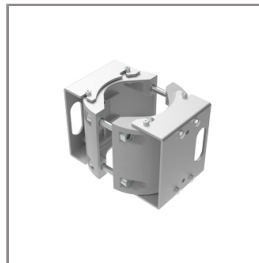

Ordering Code:
AUN-CLP-0004-XX
Pole clamp, pole diameter
102-105mm

Ordering Code:
AUN-GSH-0021-00
Honeycomb louver, LED,
pre-assembly from factory

Ordering Code:
AUN-CAB-0005-00
Cable H05RN-F 2x1sqmm,
L= 500, with UniBlock
anti-humidity kit,
pre-assembly from factory

Ordering Code:
AUN-GHS-0028-XX
Glare shield cap

Ordering Code:
AUN-CLP-0006-XX
Pole clamp, pole diameter
60-76mm

Ordering Code:
AUN-MOT-0013-XX
Pole mounting arm, for 1-3
projector

*Due to the constancy of product development,
we reserve the right to alter all specification
without prior notice.