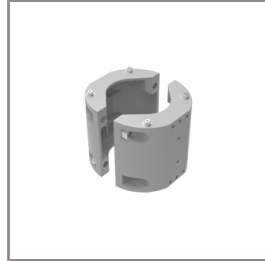

Ordering Code:
AUN-GHS-0028-XX
Glare shield cap

Ordering Code:
AUN-CLP-0006-XX
Pole clamp, pole diameter
60-76mm

Ordering Code:
AUN-MOT-0013-XX
Pole mounting arm, for 1-3
projector

*Due to the constancy of product development,
we reserve the right to alter all specification
without prior notice.

LAST UPDATE: 20-02-2025

Ordering Code:
AUN-CLP-0008-XX
Pole clamp, pole diameter
102-105mm, for wall or
pole mounting arm

Ordering Code:
AUN-CLP-0009-XX
Pole clamp, pole diameter
60-76mm, for wall or pole
mounting arm