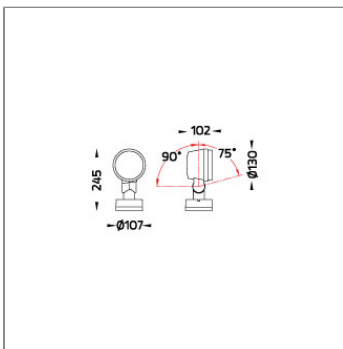

Technical Data

Ordering Code :	5924-D-2-505-XX
Lamp :	LED
Beam :	52°
CCT :	2700 K
CRI :	CRI >80
SDCM :	SDCM = 3
Lamp Lumen :	3160 lm
Luminaire Lumen :	2250 lm
Lamp Wattage :	23 W[700mA]
Luminaire Wattage :	23 W
Efficacy :	97 lm/W
Ambient Temperature :	40°C
Lumen Maintenance	L70B10 >90,000 h
Controller :	Remote
Input Voltage :	700mA, 32.8Vdc, Uin max 500Vdc
Net Weight :	- kg.

LAST UPDATE: 20-02-2025

Ordering Code:
AUN-CLP-0008-XX
Pole clamp, pole diameter
102-105mm, for wall or
pole mounting arm

Ordering Code:
AUN-CLP-0009-XX
Pole clamp, pole diameter
60-76mm, for wall or pole
mounting arm