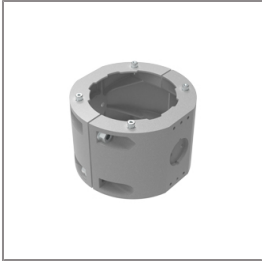

Ordering Code:
AUN-CLP-0004-XX
Pole clamp, pole diameter
102-105mm

Ordering Code:
AUN-GSH-0021-00
Honeycomb louver, LED,
pre-assembly from factory

Ordering Code:
AUN-CAB-0005-00
Cable H05RN-F 2x1sqmm,
L= 500, with UniBlock
anti-humidity kit,
pre-assembly from factory

Ordering Code:
AUN-GHS-0028-XX
Glare shield cap

Ordering Code:
AUN-CLP-0006-XX
Pole clamp, pole diameter
60-76mm

Ordering Code:
AUN-MOT-0013-XX
Pole mounting arm, for 1-3
projector

*Due to the constancy of product development,
we reserve the right to alter all specification
without prior notice.

LAST UPDATE: 20-02-2025

Ordering Code:
AUN-CLP-0008-XX
Pole clamp, pole diameter
102-105mm, for wall or
pole mounting arm

Ordering Code:
AUN-CLP-0009-XX
Pole clamp, pole diameter
60-76mm, for wall or pole
mounting arm