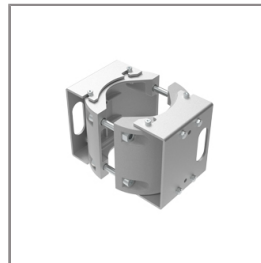

Ordering Code:
AUN-CLP-0004-XX
Pole clamp, pole diameter
102-105mm

Ordering Code:
AUN-GSH-0021-00
Honeycomb louver, LED,
pre-assembly from factory

Ordering Code:
AUN-CAB-0005-00
Cable HO5RN-F 2x1sqmm,
L= 500, with UniBlock
anti-humidity kit,
pre-assembly from factory

Ordering Code:
AUN-GHS-0028-XX
Glare shield cap

Ordering Code:
AUN-CLP-0006-XX
Pole clamp, pole diameter
60-76mm

Ordering Code:
AUN-MOT-0013-XX
Pole mounting arm, for 1-3
projector

*Due to the constancy of product development,
we reserve the right to alter all specification
without prior notice.