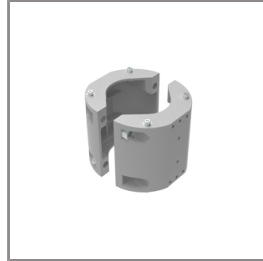

Ordering Code:
AUN-GHS-0028-XX
Glare shield cap

Ordering Code:
AUN-CLP-0006-XX
Pole clamp, pole diameter
60-76mm

Ordering Code:
AUN-MOT-0013-XX
Pole mounting arm, for 1-3
projector

*Due to the constancy of product development,
we reserve the right to alter all specification
without prior notice.

LAST UPDATE: 18-06-2024

Ordering Code:
AUN-CLP-0008-XX
Pole clamp, pole diameter
102-105mm, for wall or
pole mounting arm

Ordering Code:
AUN-CLP-0009-XX
Pole clamp, pole diameter
60-76mm, for wall or pole
mounting arm