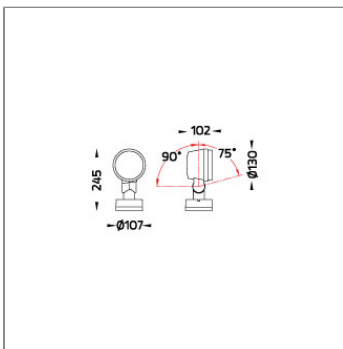

Technical Data

Ordering Code :	5924-C-2-905-XX
Lamp :	LED
Beam :	32°
CCT :	4000 K
CRI :	CRI >80
SDCM :	SDCM = 3
Lamp Lumen :	3390 lm
Luminaire Lumen :	2750 lm
Lamp Wattage :	23 W[700mA]
Luminaire Wattage :	23 W
Efficacy :	119 lm/W
Ambient Temperature :	40°C
Lumen Maintenance	L70B10 >90,000 h
Controller :	Remote
Input Voltage :	700mA, 32.8Vdc, Uin max 500Vdc
Net Weight :	- kg.

LAST UPDATE: 18-06-2024

Ordering Code:
AUN-CLP-0008-XX
Pole clamp, pole diameter
102-105mm, for wall or
pole mounting arm

Ordering Code:
AUN-CLP-0009-XX
Pole clamp, pole diameter
60-76mm, for wall or pole
mounting arm