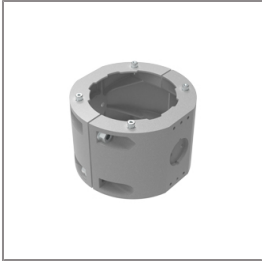

Ordering Code:
AUN-CLP-0004-XX
Pole clamp, pole diameter
102-105mm

Ordering Code:
AUN-GSH-0021-00
Honeycomb louver, LED,
pre-assembly from factory

Ordering Code:
AUN-CAB-0005-00
Cable HO5RN-F 2x1sqmm,
L= 500, with UniBlock
anti-humidity kit,
pre-assembly from factory

Ordering Code:
AUN-GHS-0028-XX
Glare shield cap

Ordering Code:
AUN-CLP-0006-XX
Pole clamp, pole diameter
60-76mm

Ordering Code:
AUN-MOT-0013-XX
Pole mounting arm, for 1-3
projector

*Due to the constancy of product development,
we reserve the right to alter all specification
without prior notice.

LAST UPDATE: 18-06-2024

Ordering Code:
AUN-CLP-0008-XX
Pole clamp, pole diameter
102-105mm, for wall or
pole mounting arm

Ordering Code:
AUN-CLP-0009-XX
Pole clamp, pole diameter
60-76mm, for wall or pole
mounting arm