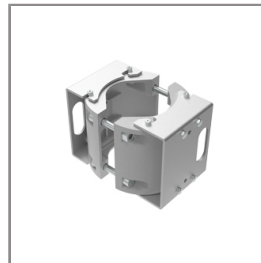

Ordering Code:
AUN-CLP-0004-XX
Pole clamp, pole diameter
102-105mm

Ordering Code:
AUN-GSH-0021-00
Honeycomb louver, LED,
pre-assembly from factory

Ordering Code:
AUN-CAB-0005-00
Cable H05RN-F 2x1sqmm,
L= 500, with UniBlock
anti-humidity kit,
pre-assembly from factory

Ordering Code:
AUN-GHS-0028-XX
Glare shield cap

Ordering Code:
AUN-CLP-0006-XX
Pole clamp, pole diameter
60-76mm

Ordering Code:
AUN-MOT-0013-XX
Pole mounting arm, for 1-3
projector

*Due to the constancy of product development,
we reserve the right to alter all specification
without prior notice.