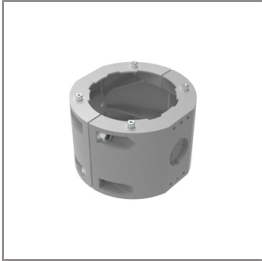

Ordering Code:
AUN-CLP-0004-XX
Pole clamp, pole diameter
102-105mm

Ordering Code:
AUN-GSH-0021-00
Honeycomb louver, LED,
pre-assembly from factory

Ordering Code:
AUN-CAB-0005-00
Cable H05RN-F 2x1sqmm,
L= 500, with UniBlock
anti-humidity kit,
pre-assembly from factory

Ordering Code:
AUN-GHS-0028-XX
Glare shield cap

Ordering Code:
AUN-CLP-0006-XX
Pole clamp, pole diameter
60-76mm

Ordering Code:
AUN-MOT-0013-XX
Pole mounting arm, for 1-3
projector

*Due to the constancy of product development,
we reserve the right to alter all specification
without prior notice.

LAST UPDATE: 18-06-2024

Ordering Code:
AUN-CLP-0008-XX
Pole clamp, pole diameter
102-105mm, for wall or
pole mounting arm

Ordering Code:
AUN-CLP-0009-XX
Pole clamp, pole diameter
60-76mm, for wall or pole
mounting arm