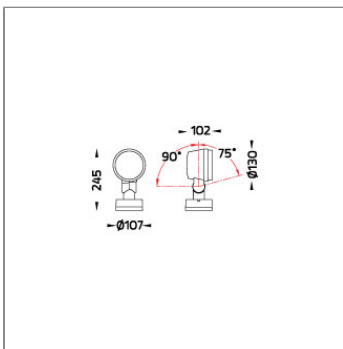

Technical Data

Ordering Code :	5924-C-2-902-XX
Lamp :	LED
Beam :	32°
CCT :	3000 K
CRI :	CRI >80
SDCM :	SDCM = 3
Lamp Lumen :	3300 lm
Luminaire Lumen :	2680 lm
Lamp Wattage :	23 W[700mA]
Luminaire Wattage :	23 W
Efficacy :	116 lm/W
Ambient Temperature :	40°C
Lumen Maintenance	L70B10 >90,000 h
Controller :	Remote
Input Voltage :	700mA, 32.8Vdc, Uin max 500Vdc
Net Weight :	- kg.

LAST UPDATE: 18-06-2024

Ordering Code:
AUN-CLP-0008-XX
Pole clamp, pole diameter
102-105mm, for wall or
pole mounting arm

Ordering Code:
AUN-CLP-0009-XX
Pole clamp, pole diameter
60-76mm, for wall or pole
mounting arm